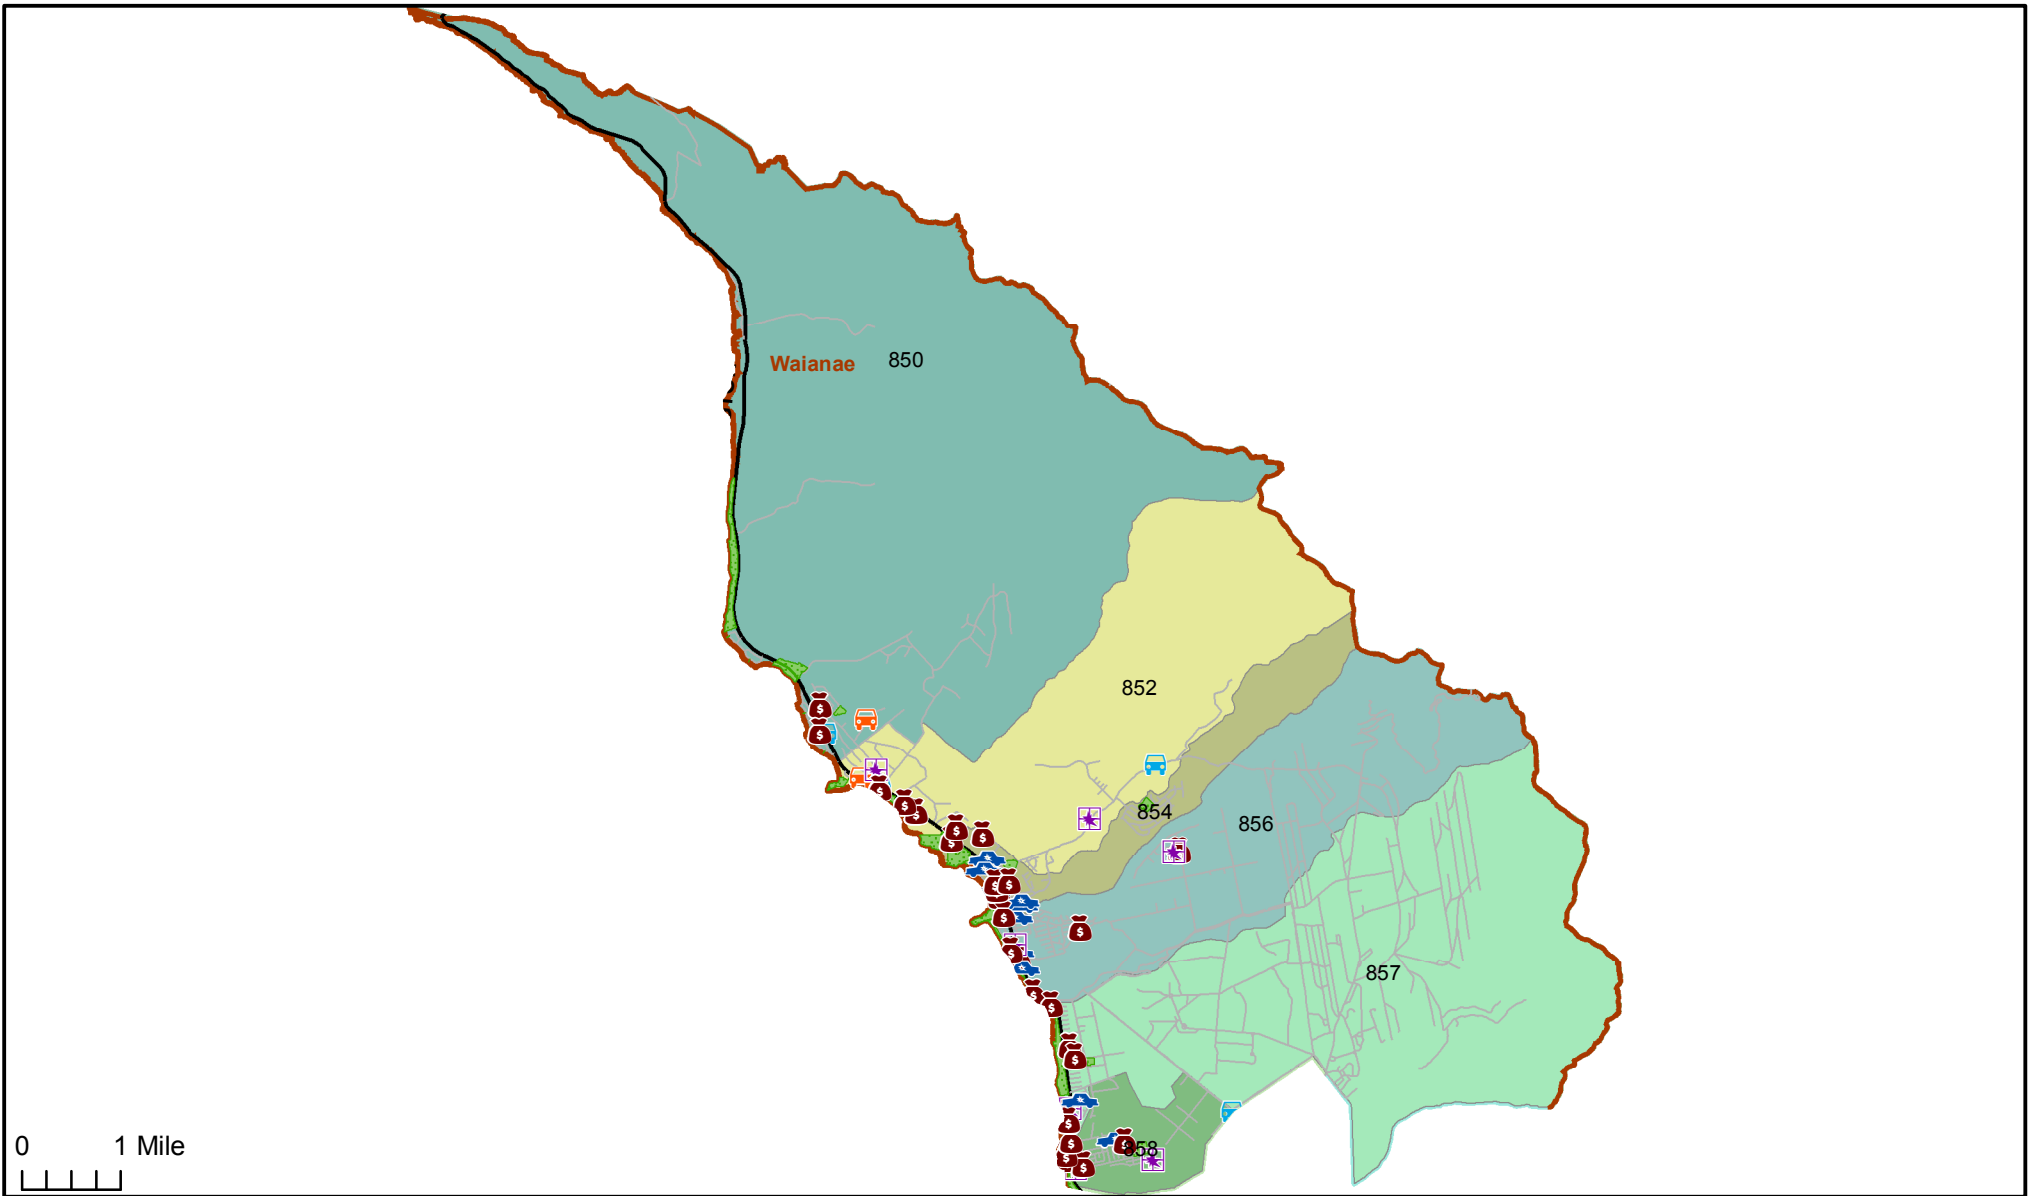

# Honolulu Police Department - 4/28/2012 to 5/11/2012

District 8, Sector 1

0 1 Mile

- |                     |                                  |
|---------------------|----------------------------------|
| Auto Theft Recovery | Motor Vehicle Theft              |
| Burglary            | Theft                            |
| Graffiti            | Unauthorized Entry Motor Vehicle |
| Parks               | Neighborhood Boards              |
- [www.honolulupd.org/statistics](http://www.honolulupd.org/statistics)

Note: This map shows initial calls for service to the Honolulu Police Department regarding Auto Theft Recovery, Motor Vehicle Theft, Unauthorized Entry into a Motor Vehicle, Burglary, Theft, and Graffiti type incidents during the time period listed above. The initial classifications are subject to change.