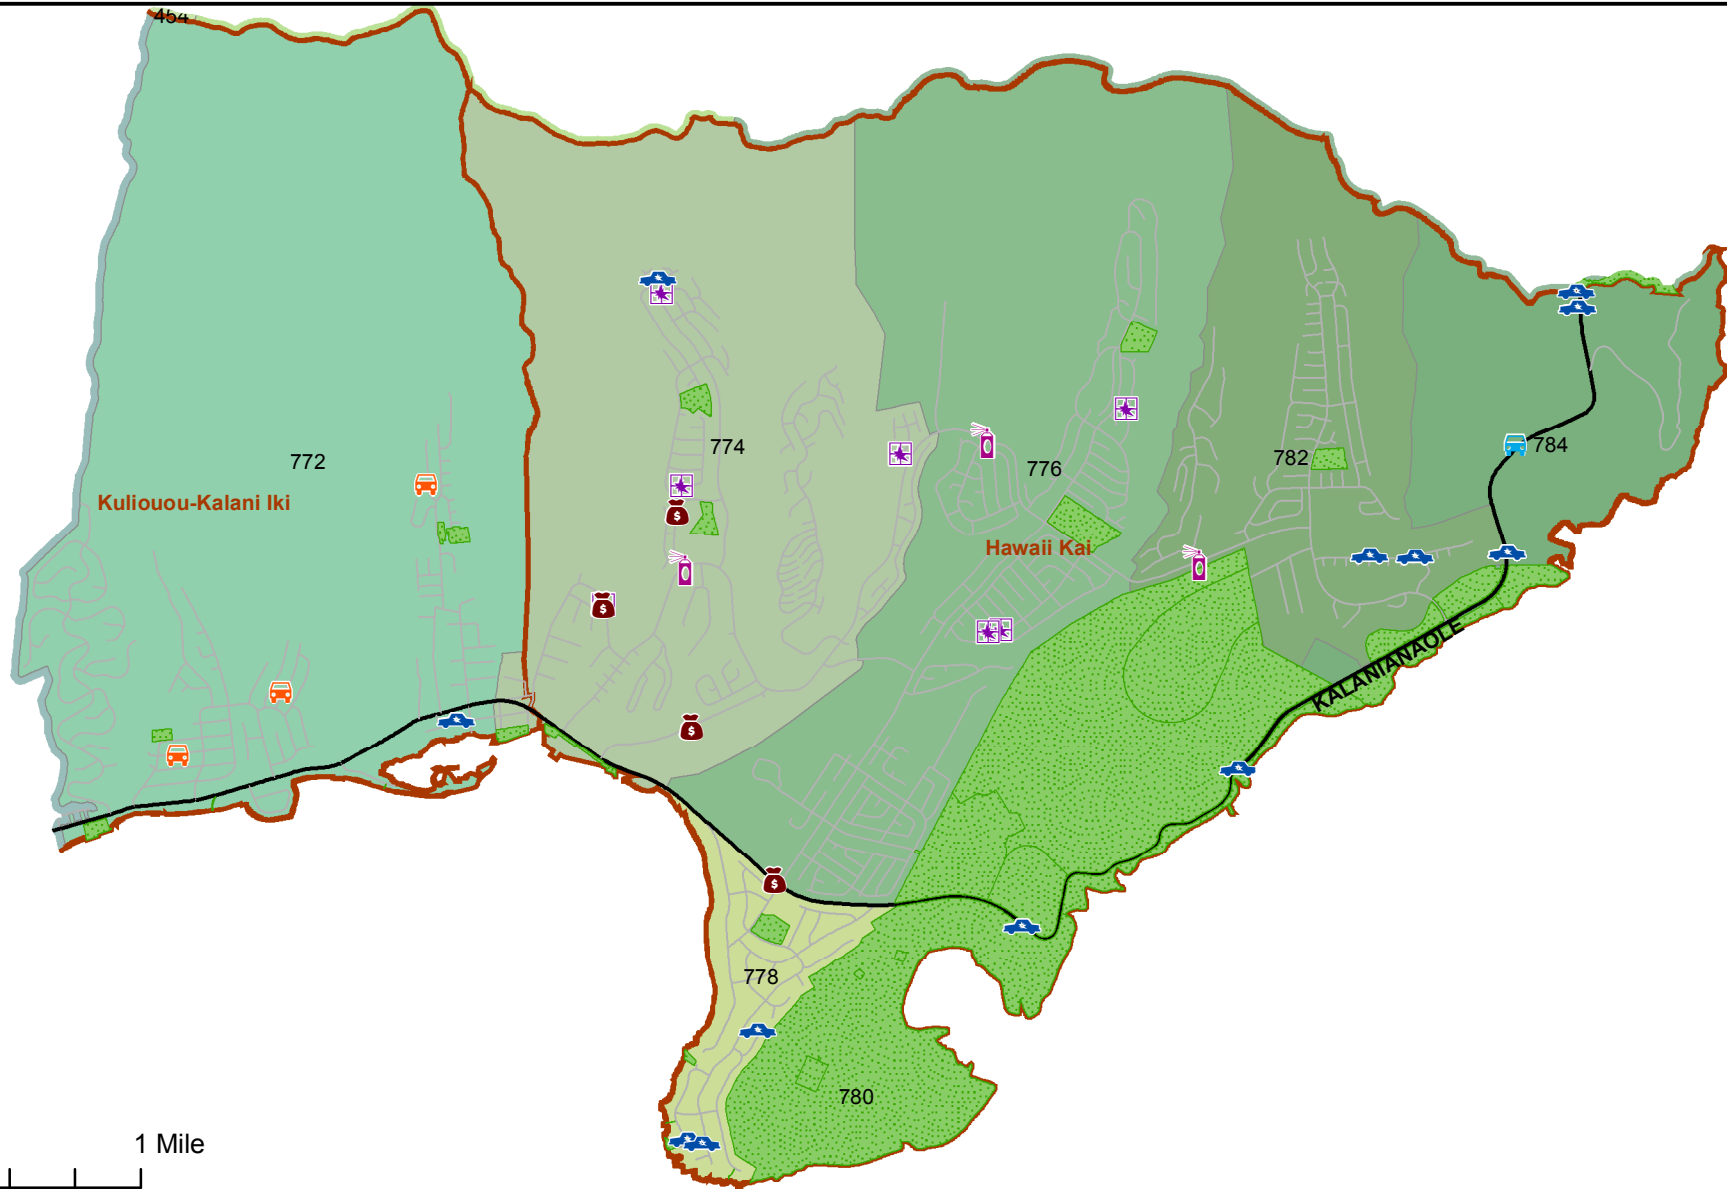

Honolulu Police Department - 1/21/2012 to 2/3/2012

District 7, Sector 4

- | | | | |
|--|---------------------|---|----------------------------------|
|  | Auto Theft Recovery |  | Motor Vehicle Theft |
|  | Burglary |  | Theft |
|  | Graffiti |  | Unauthorized Entry Motor Vehicle |
| | |  | Parks |
| www.honoluluupd.org/statistics | |  | Neighborhood Boards |

Note: This map shows initial calls for service to the Honolulu Police Department regarding Auto Theft Recovery, Motor Vehicle Theft, Unauthorized Entry into a Motor Vehicle, Burglary, Theft, and Graffiti type incidents during the time period listed above. The initial classifications are subject to change.