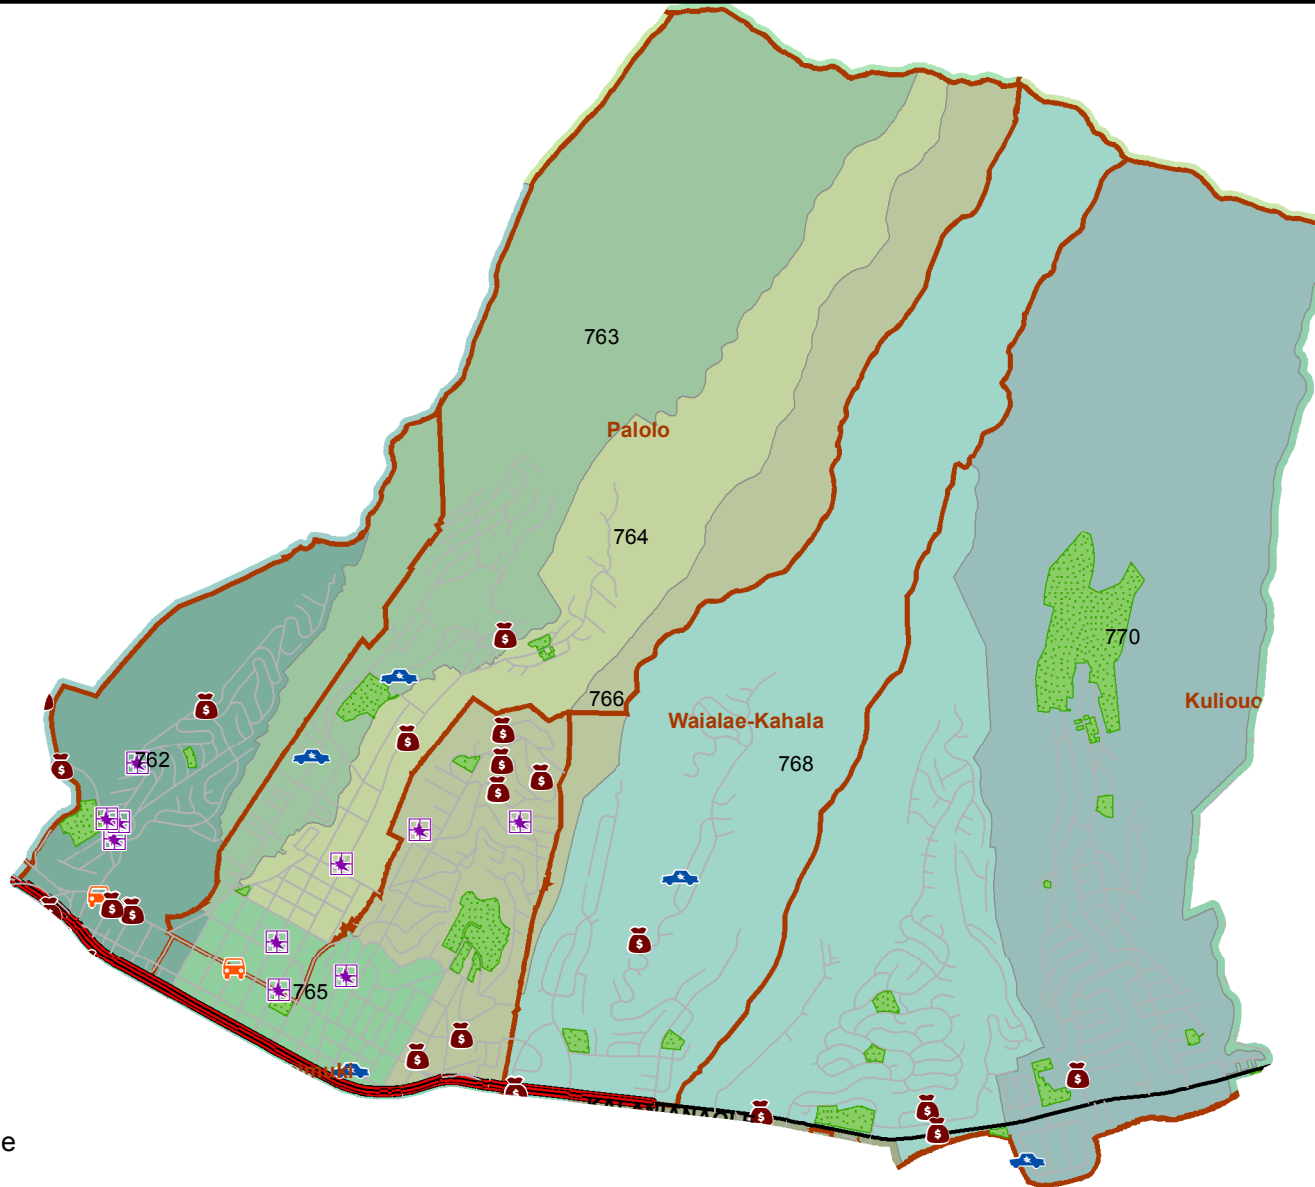

Honolulu Police Department - 1/21/2012 to 2/3/2012

District 7, Sector 3

0 1 Mile

- | | |
|--|--|
|  Auto Theft Recovery |  Motor Vehicle Theft |
|  Burglary |  Theft |
|  Graffiti |  Unauthorized Entry Motor Vehicle |
|  Parks |  Neighborhood Boards |
- www.honoluluupd.org/statistics

Note: This map shows initial calls for service to the Honolulu Police Department regarding Auto Theft Recovery, Motor Vehicle Theft, Unauthorized Entry into a Motor Vehicle, Burglary, Theft, and Graffiti type incidents during the time period listed above. The initial classifications are subject to change.