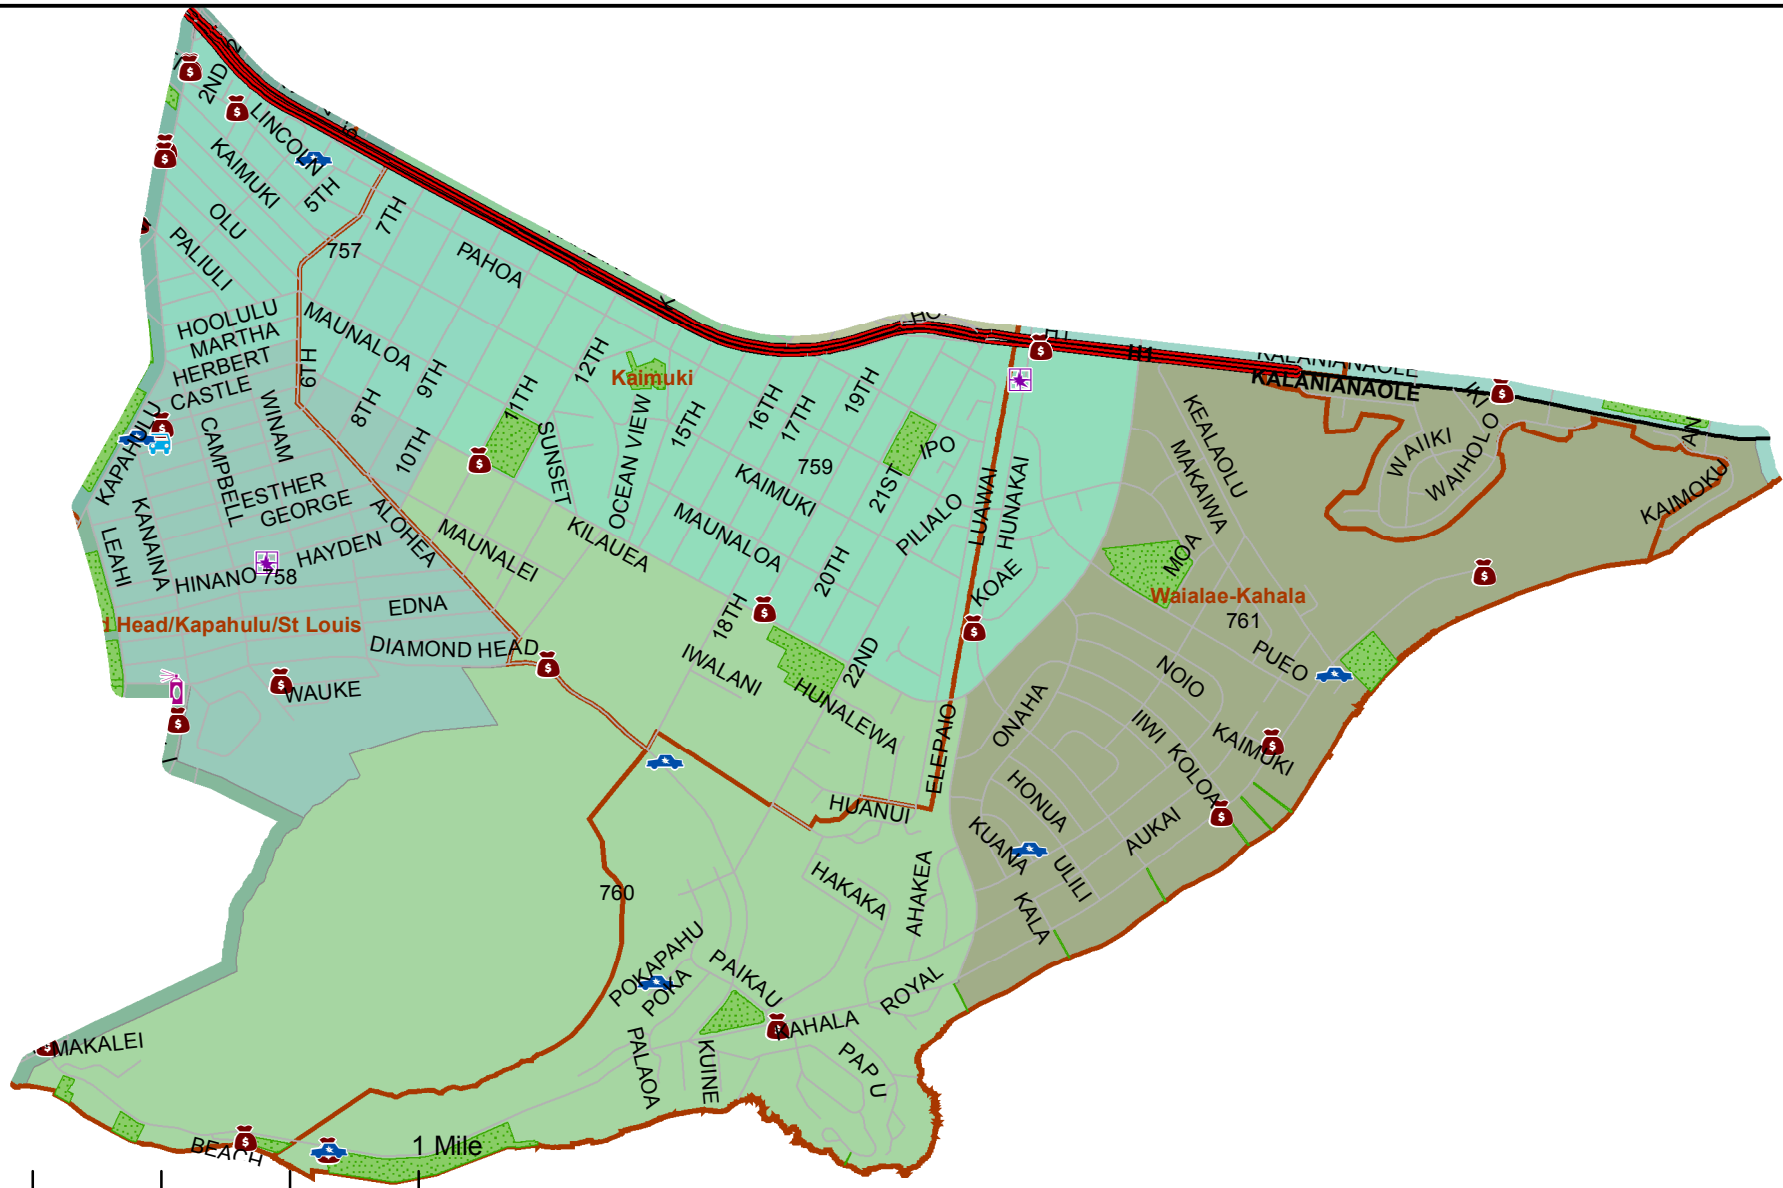

Honolulu Police Department - 1/21/2012 to 2/3/2012

District 7, Sector 2

- | | |
|--|--|
|  Auto Theft Recovery |  Motor Vehicle Theft |
|  Burglary |  Theft |
|  Graffiti |  Unauthorized Entry Motor Vehicle |
|  Parks |  Neighborhood Boards |
- www.honoluluupd.org/statistics

Note: This map shows initial calls for service to the Honolulu Police Department regarding Auto Theft Recovery, Motor Vehicle Theft, Unauthorized Entry into a Motor Vehicle, Burglary, Theft, and Graffiti type incidents during the time period listed above. The initial classifications are subject to change.