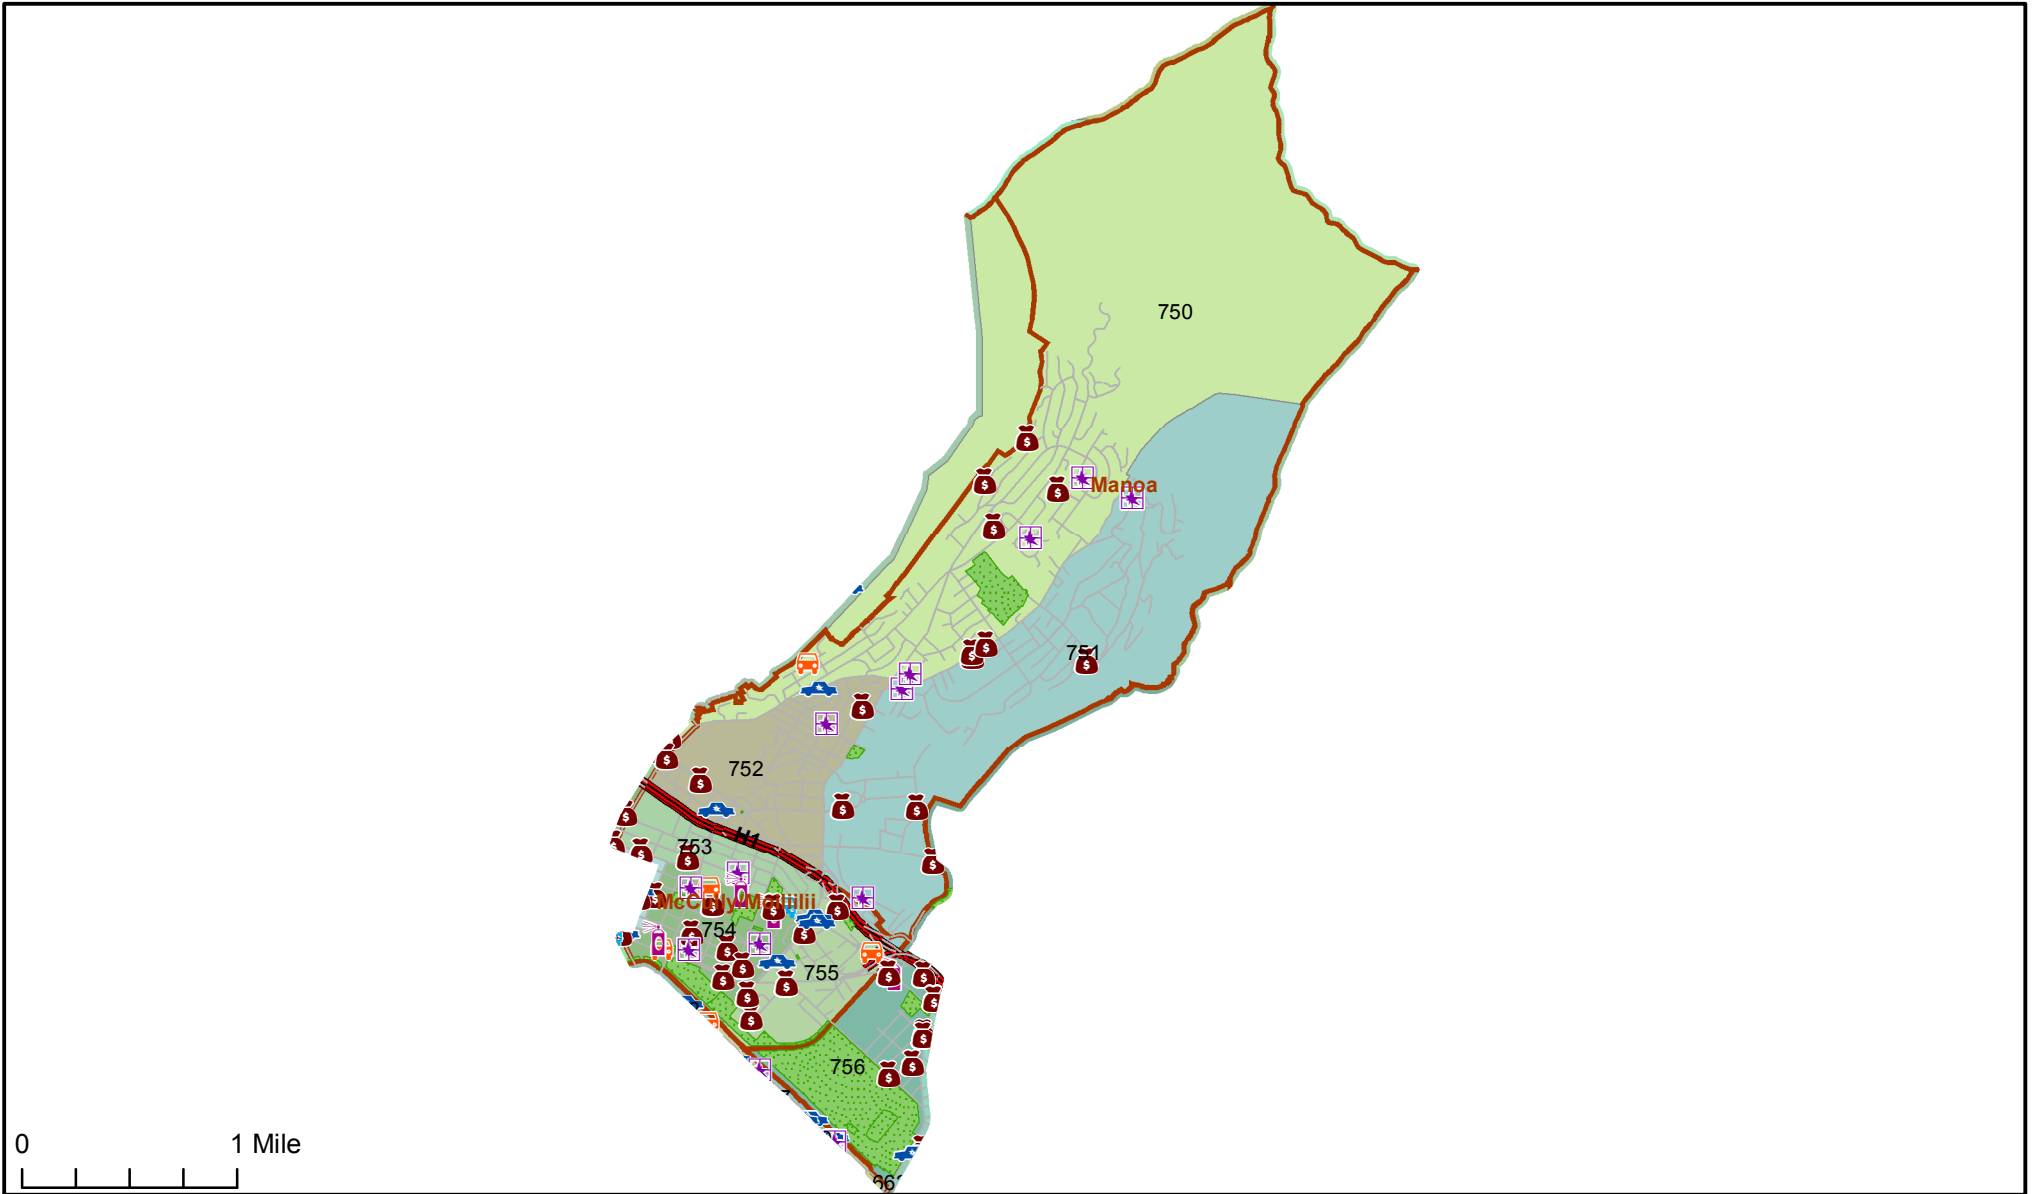

# Honolulu Police Department - 1/21/2012 to 2/3/2012

District 7, Sector 1

0 1 Mile

- |  |  |
|--|--|
|  Auto Theft Recovery |  Motor Vehicle Theft              |
|  Burglary            |  Theft                            |
|  Graffiti            |  Unauthorized Entry Motor Vehicle |
|  Parks              |  Neighborhood Boards              |
- [www.honoluluupd.org/statistics](http://www.honoluluupd.org/statistics)

Note: This map shows initial calls for service to the Honolulu Police Department regarding Auto Theft Recovery, Motor Vehicle Theft, Unauthorized Entry into a Motor Vehicle, Burglary, Theft, and Graffiti type incidents during the time period listed above. The initial classifications are subject to change.