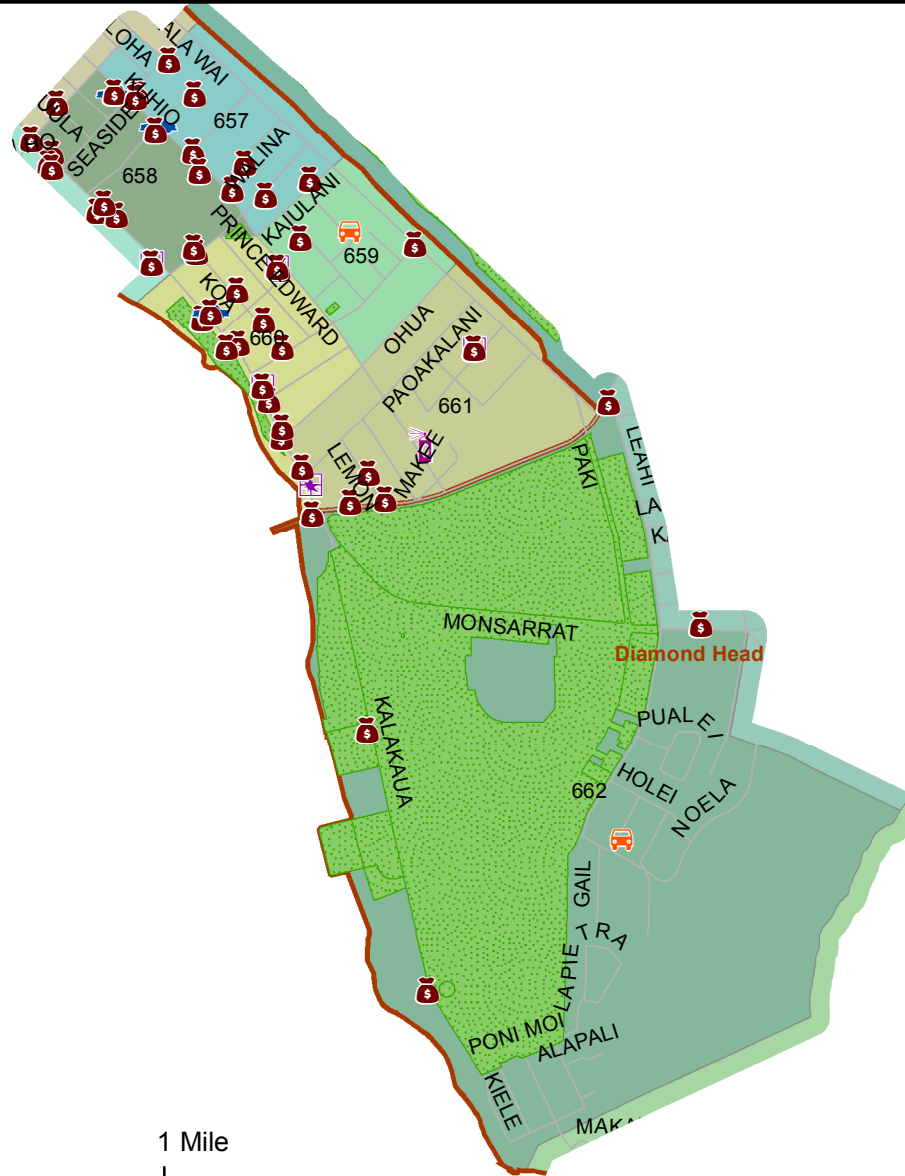

Honolulu Police Department - 4/28/2012 to 5/11/2012

District 6, Sector 2

- | | |
|---|--|
|  Auto Theft Recovery |  Motor Vehicle Theft |
|  Burglary |  Theft |
|  Graffiti |  Unauthorized Entry Motor Vehicle |
|  Parks |  Neighborhood Boards |
- www.honolulupd.org/statistics

Note: This map shows initial calls for service to the Honolulu Police Department regarding Auto Theft Recovery, Motor Vehicle Theft, Unauthorized Entry into a Motor Vehicle, Burglary, Theft, and Graffiti type incidents during the time period listed above. The initial classifications are subject to change.