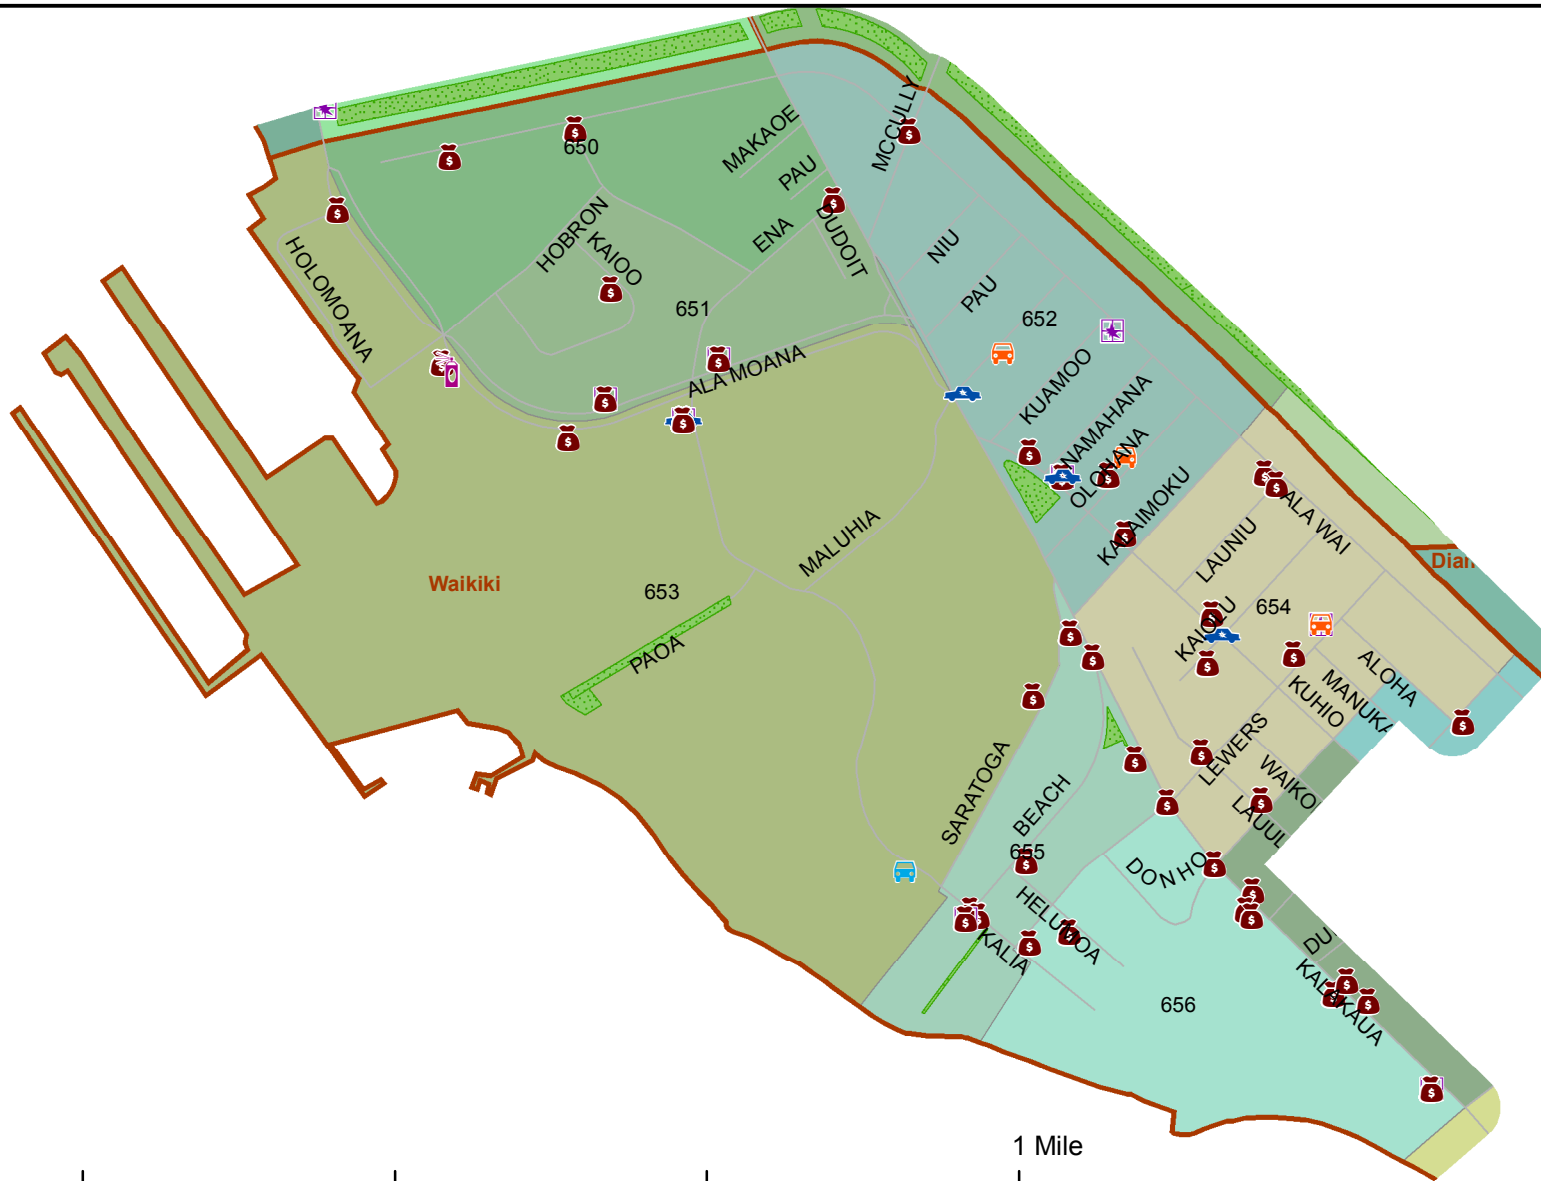

Honolulu Police Department - 4/28/2012 to 5/11/2012

District 6, Sector 1

- | | |
|---|--|
|  Auto Theft Recovery |  Motor Vehicle Theft |
|  Burglary |  Theft |
|  Graffiti |  Unauthorized Entry Motor Vehicle |
|  Parks |  Neighborhood Boards |
- www.honolulupd.org/statistics

Note: This map shows initial calls for service to the Honolulu Police Department regarding Auto Theft Recovery, Motor Vehicle Theft, Unauthorized Entry into a Motor Vehicle, Burglary, Theft, and Graffiti type incidents during the time period listed above. The initial classifications are subject to change.