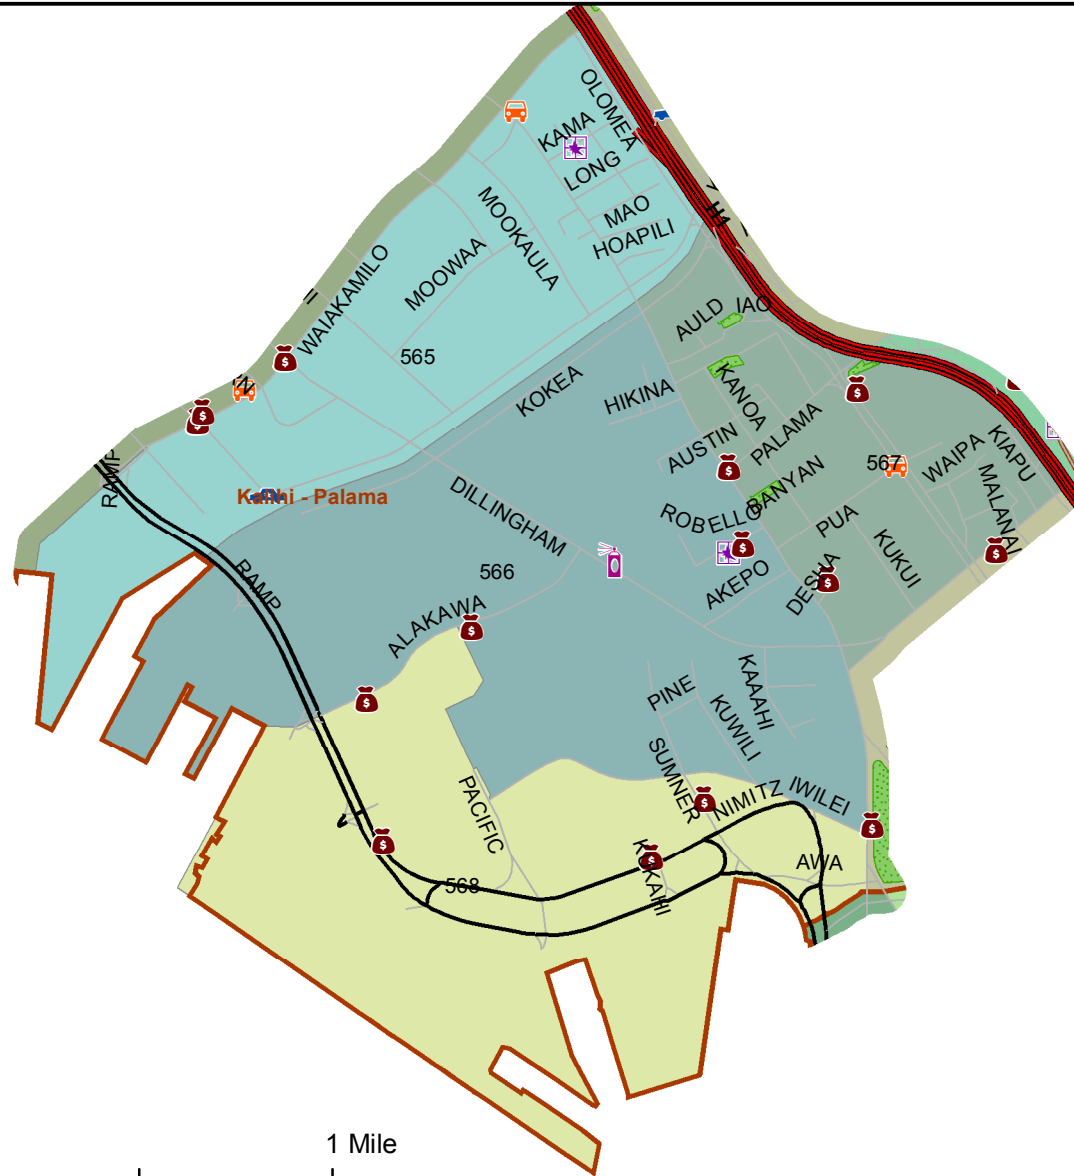

# Honolulu Police Department - 4/28/2012 to 5/11/2012

## District 5, Sector 5

- |                     |                                  |
|---------------------|----------------------------------|
| Auto Theft Recovery | Motor Vehicle Theft              |
| Burglary            | Theft                            |
| Graffiti            | Unauthorized Entry Motor Vehicle |
| Parks               | Neighborhood Boards              |
- [www.honoluluupd.org/statistics](http://www.honoluluupd.org/statistics)

Note: This map shows initial calls for service to the Honolulu Police Department regarding Auto Theft Recovery, Motor Vehicle Theft, Unauthorized Entry into a Motor Vehicle, Burglary, Theft, and Graffiti type incidents during the time period listed above. The initial classifications are subject to change.