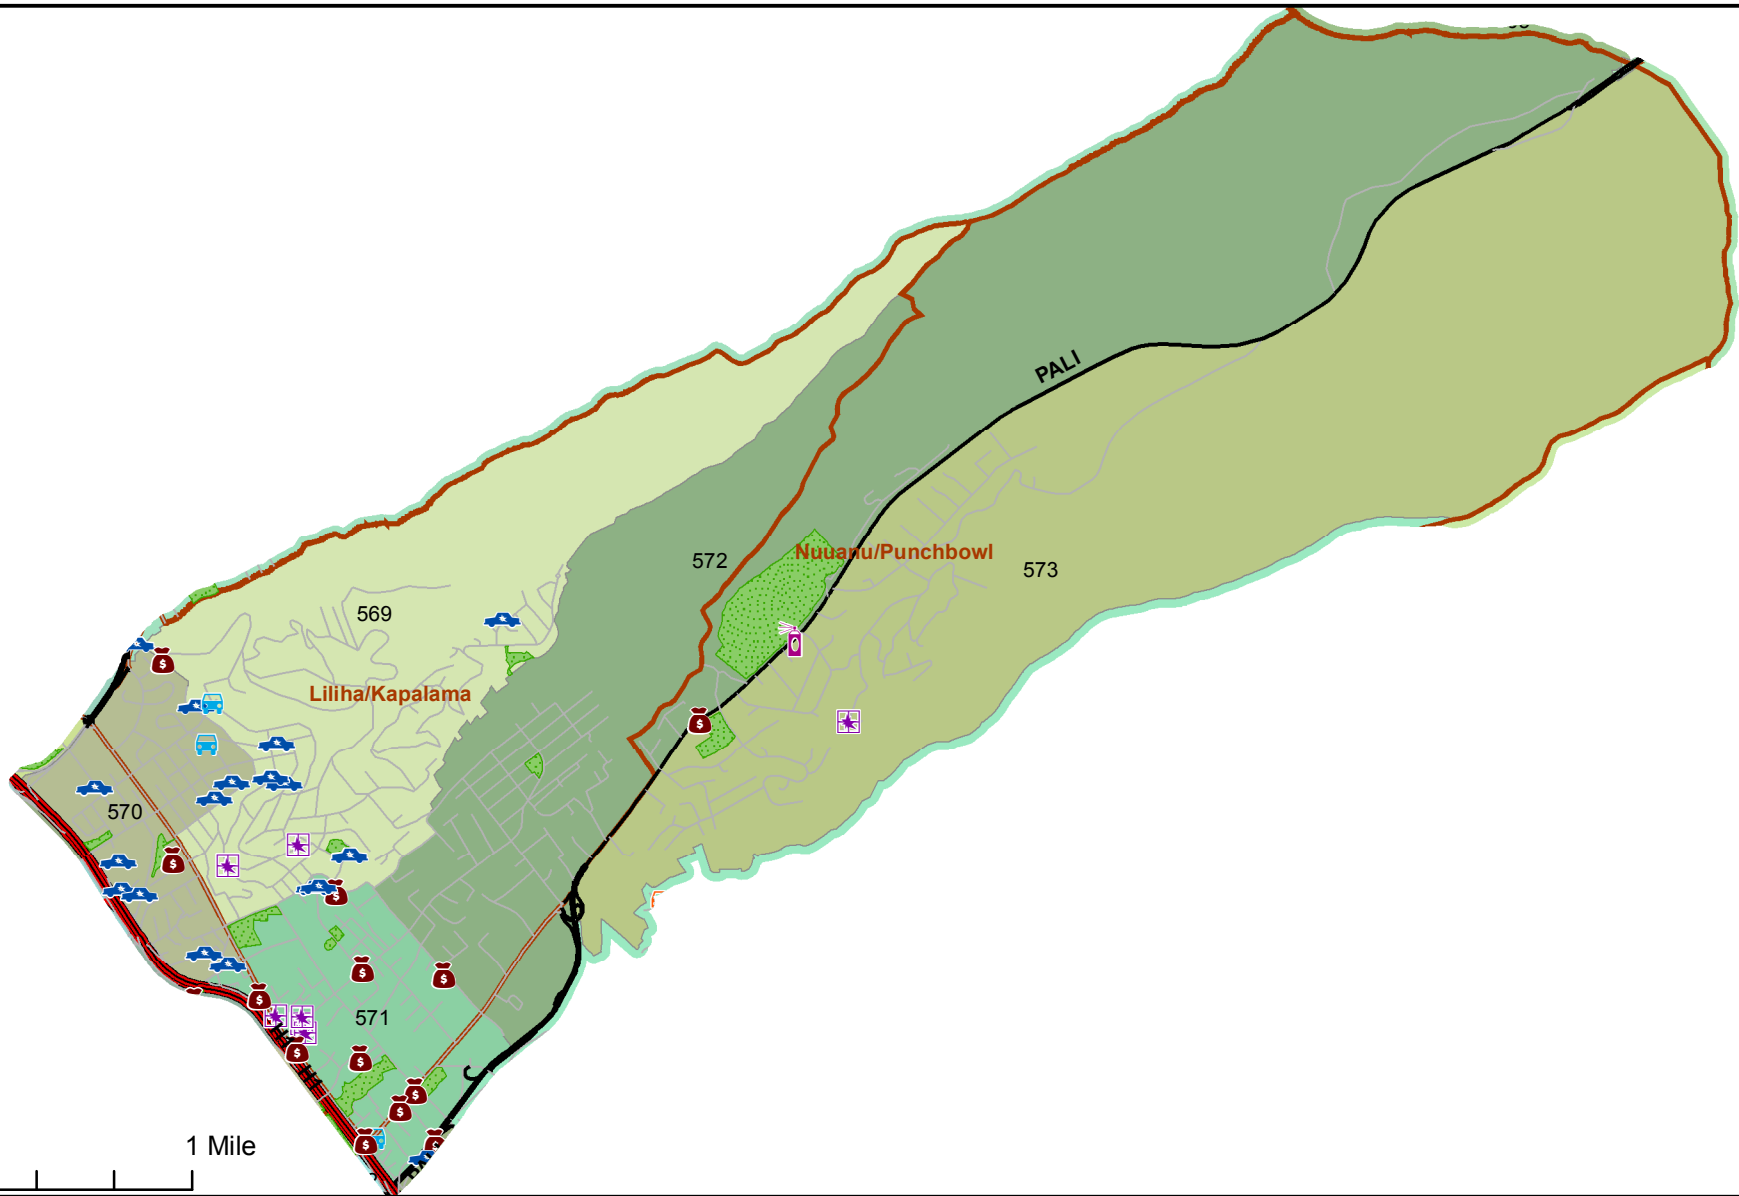

# Honolulu Police Department - 4/28/2012 to 5/11/2012

District 5, Sector 4

- |                     |                                  |
|---------------------|----------------------------------|
| Auto Theft Recovery | Motor Vehicle Theft              |
| Burglary            | Theft                            |
| Graffiti            | Unauthorized Entry Motor Vehicle |
| Parks               | Neighborhood Boards              |
- [www.honolulupd.org/statistics](http://www.honolulupd.org/statistics)

Note: This map shows initial calls for service to the Honolulu Police Department regarding Auto Theft Recovery, Motor Vehicle Theft, Unauthorized Entry into a Motor Vehicle, Burglary, Theft, and Graffiti type incidents during the time period listed above. The initial classifications are subject to change.