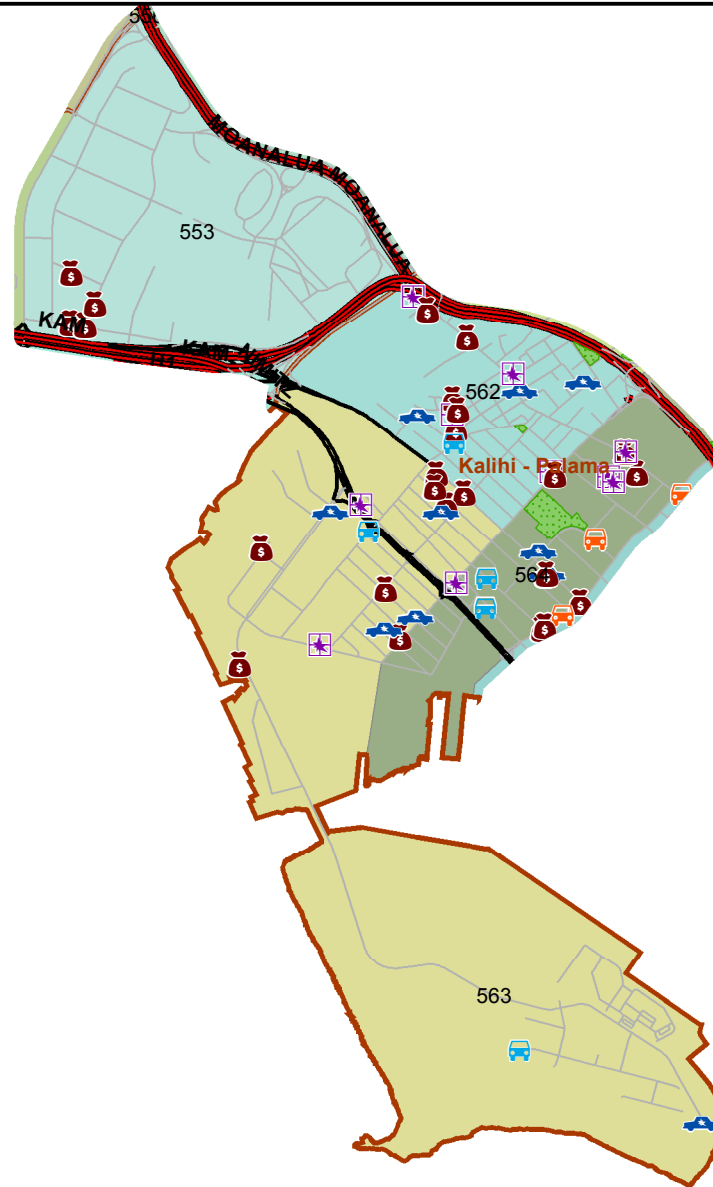

Honolulu Police Department - 4/28/2012 to 5/11/2012

District 5, Sector 3

0 1 Mile

- | | |
|---------------------|----------------------------------|
| Auto Theft Recovery | Motor Vehicle Theft |
| Burglary | Theft |
| Graffiti | Unauthorized Entry Motor Vehicle |
| Parks | Neighborhood Boards |
- www.honoluluupd.org/statistics

Note: This map shows initial calls for service to the Honolulu Police Department regarding Auto Theft Recovery, Motor Vehicle Theft, Unauthorized Entry into a Motor Vehicle, Burglary, Theft, and Graffiti type incidents during the time period listed above. The initial classifications are subject to change.