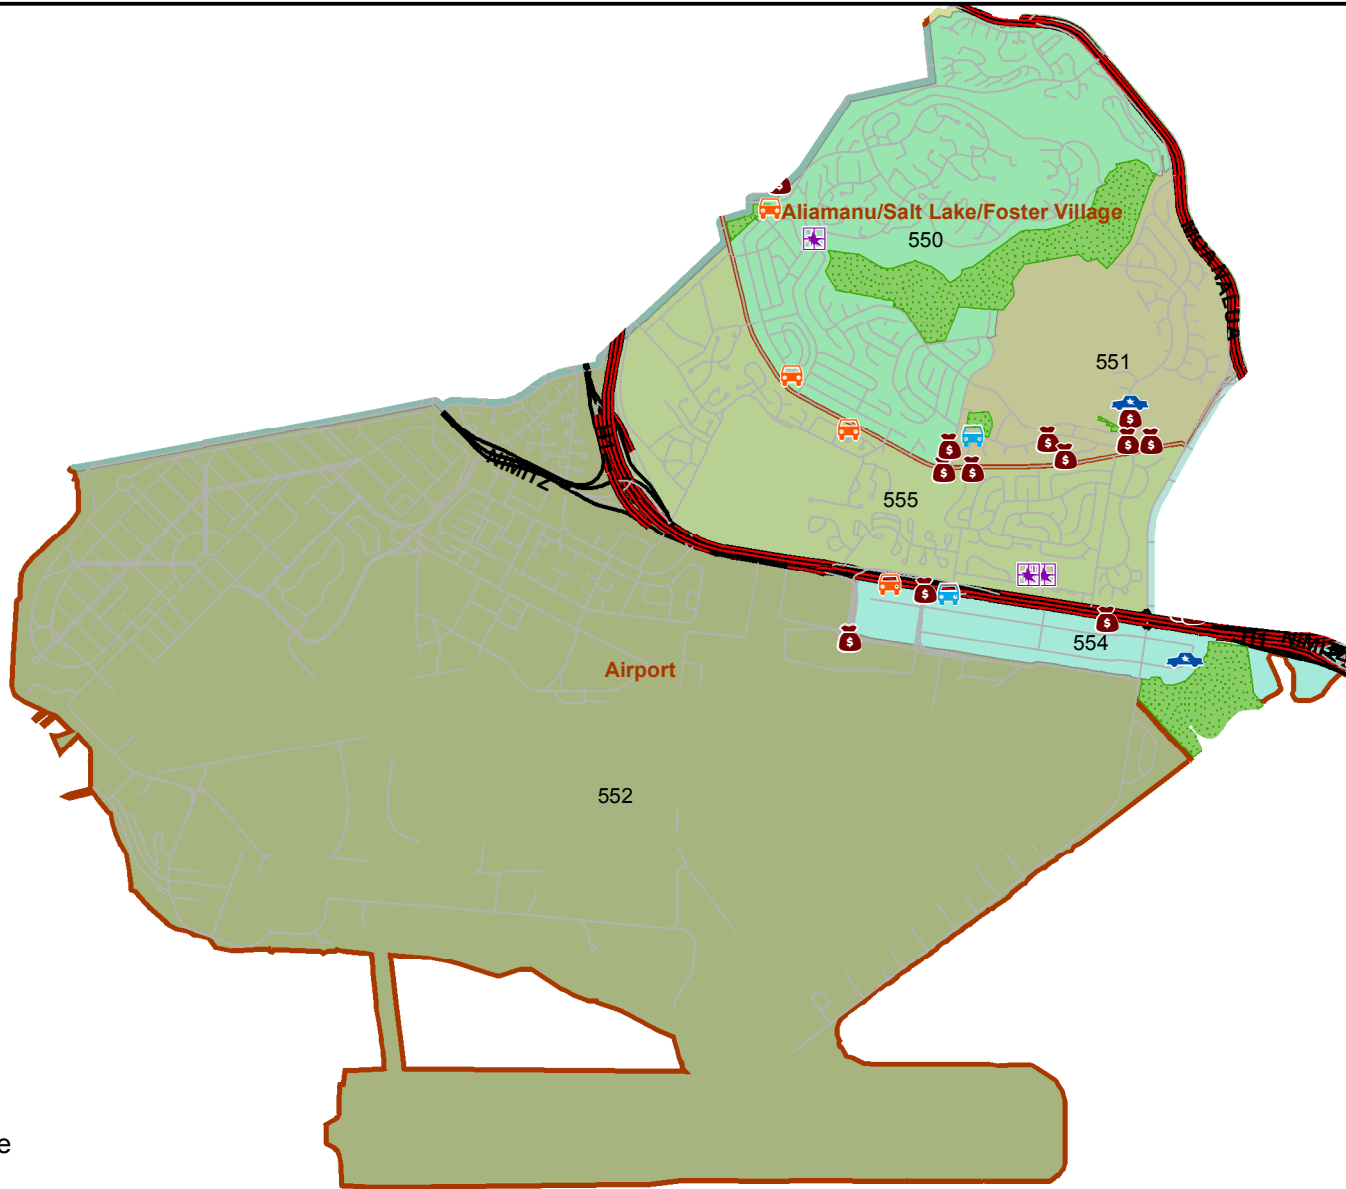

Honolulu Police Department - 4/28/2012 to 5/11/2012

District 5, Sector 1

- | | |
|---------------------|----------------------------------|
| Auto Theft Recovery | Motor Vehicle Theft |
| Burglary | Theft |
| Graffiti | Unauthorized Entry Motor Vehicle |
| Parks | |
| Neighborhood Boards | |
- www.honoluluupd.org/statistics

Note: This map shows initial calls for service to the Honolulu Police Department regarding Auto Theft Recovery, Motor Vehicle Theft, Unauthorized Entry into a Motor Vehicle, Burglary, Theft, and Graffiti type incidents during the time period listed above. The initial classifications are subject to change.