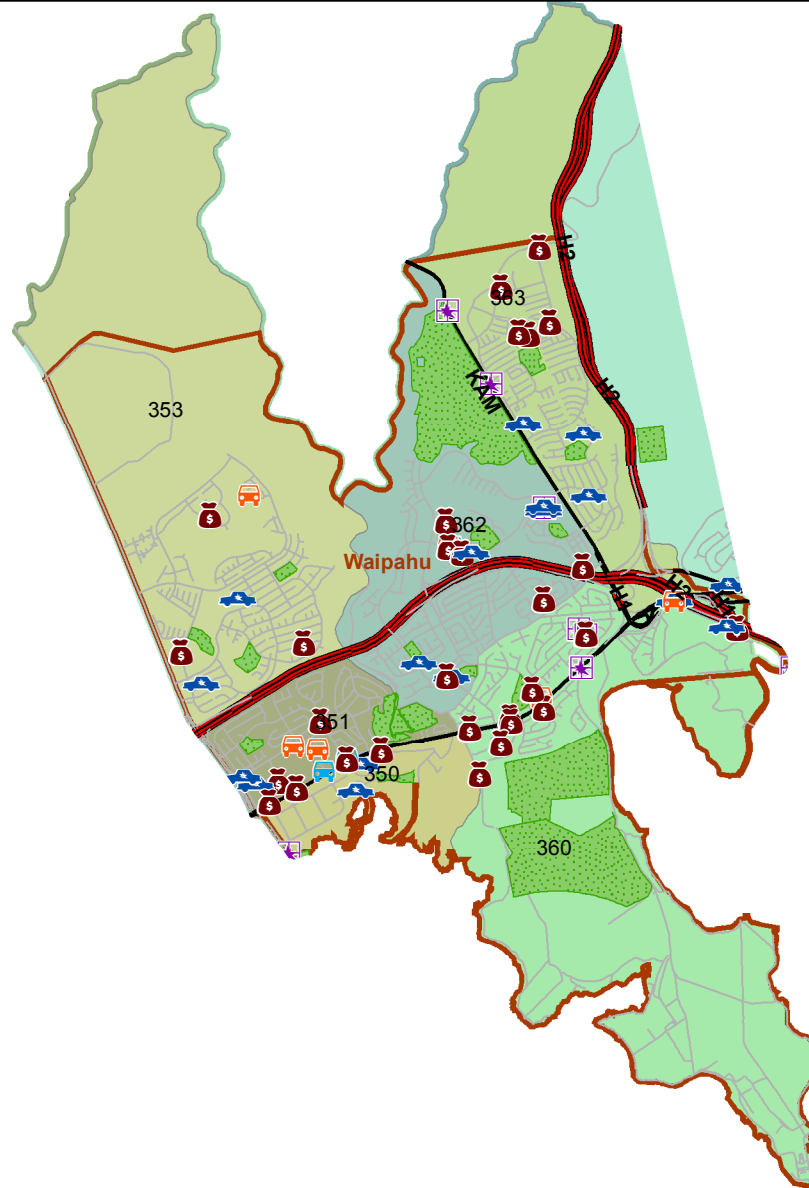

Honolulu Police Department - 4/28/2012 to 5/11/2012

District 3, Sector 1

0 1 Mile

- | | |
|---------------------|----------------------------------|
| Auto Theft Recovery | Motor Vehicle Theft |
| Burglary | Theft |
| Graffiti | Unauthorized Entry Motor Vehicle |
| Parks | |
| Neighborhood Boards | |
- www.honolulupd.org/statistics

Note: This map shows initial calls for service to the Honolulu Police Department regarding Auto Theft Recovery, Motor Vehicle Theft, Unauthorized Entry into a Motor Vehicle, Burglary, Theft, and Graffiti type incidents during the time period listed above. The initial classifications are subject to change.