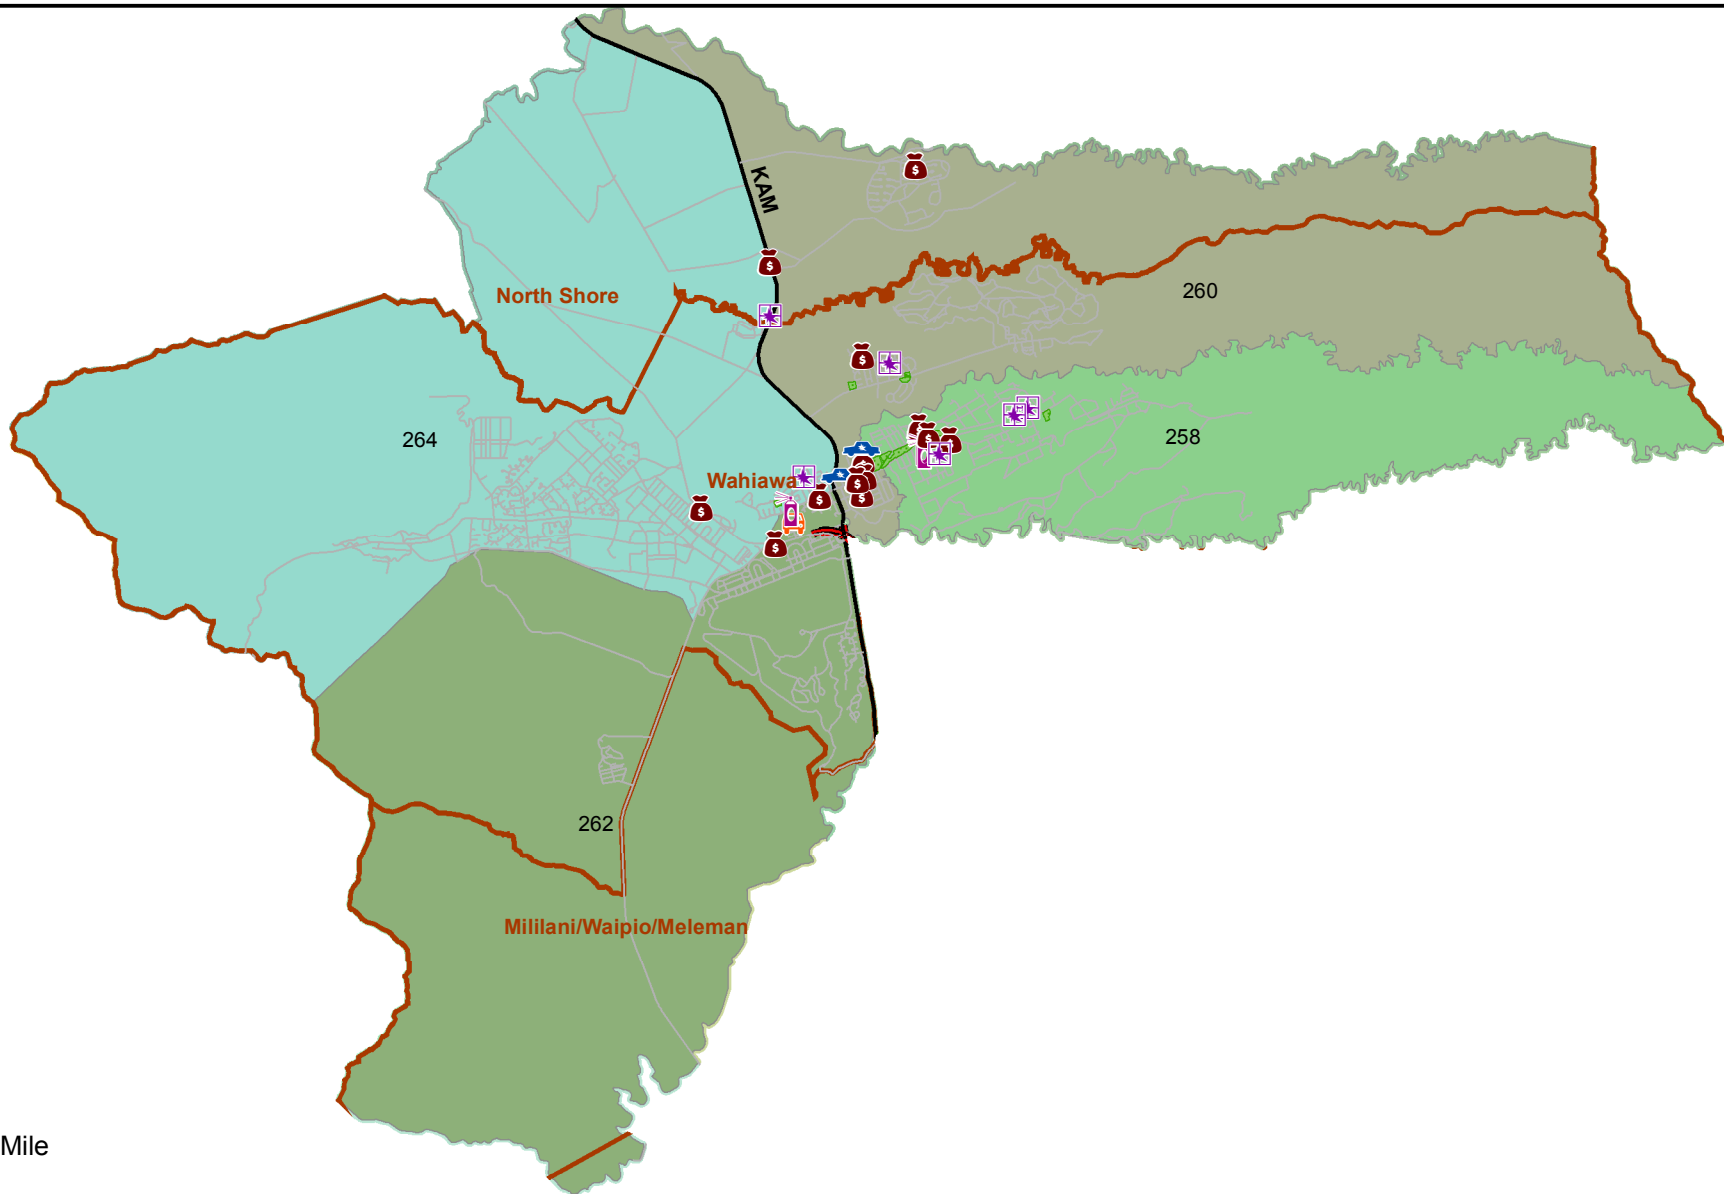

# Honolulu Police Department - 4/28/2012 to 5/11/2012

District 2, Sector 2

- |                     |                                  |
|---------------------|----------------------------------|
| Auto Theft Recovery | Motor Vehicle Theft              |
| Burglary            | Theft                            |
| Graffiti            | Unauthorized Entry Motor Vehicle |
| Parks               | Neighborhood Boards              |
- [www.honoluluupd.org/statistics](http://www.honoluluupd.org/statistics)

Note: This map shows initial calls for service to the Honolulu Police Department regarding Auto Theft Recovery, Motor Vehicle Theft, Unauthorized Entry into a Motor Vehicle, Burglary, Theft, and Graffiti type incidents during the time period listed above. The initial classifications are subject to change.