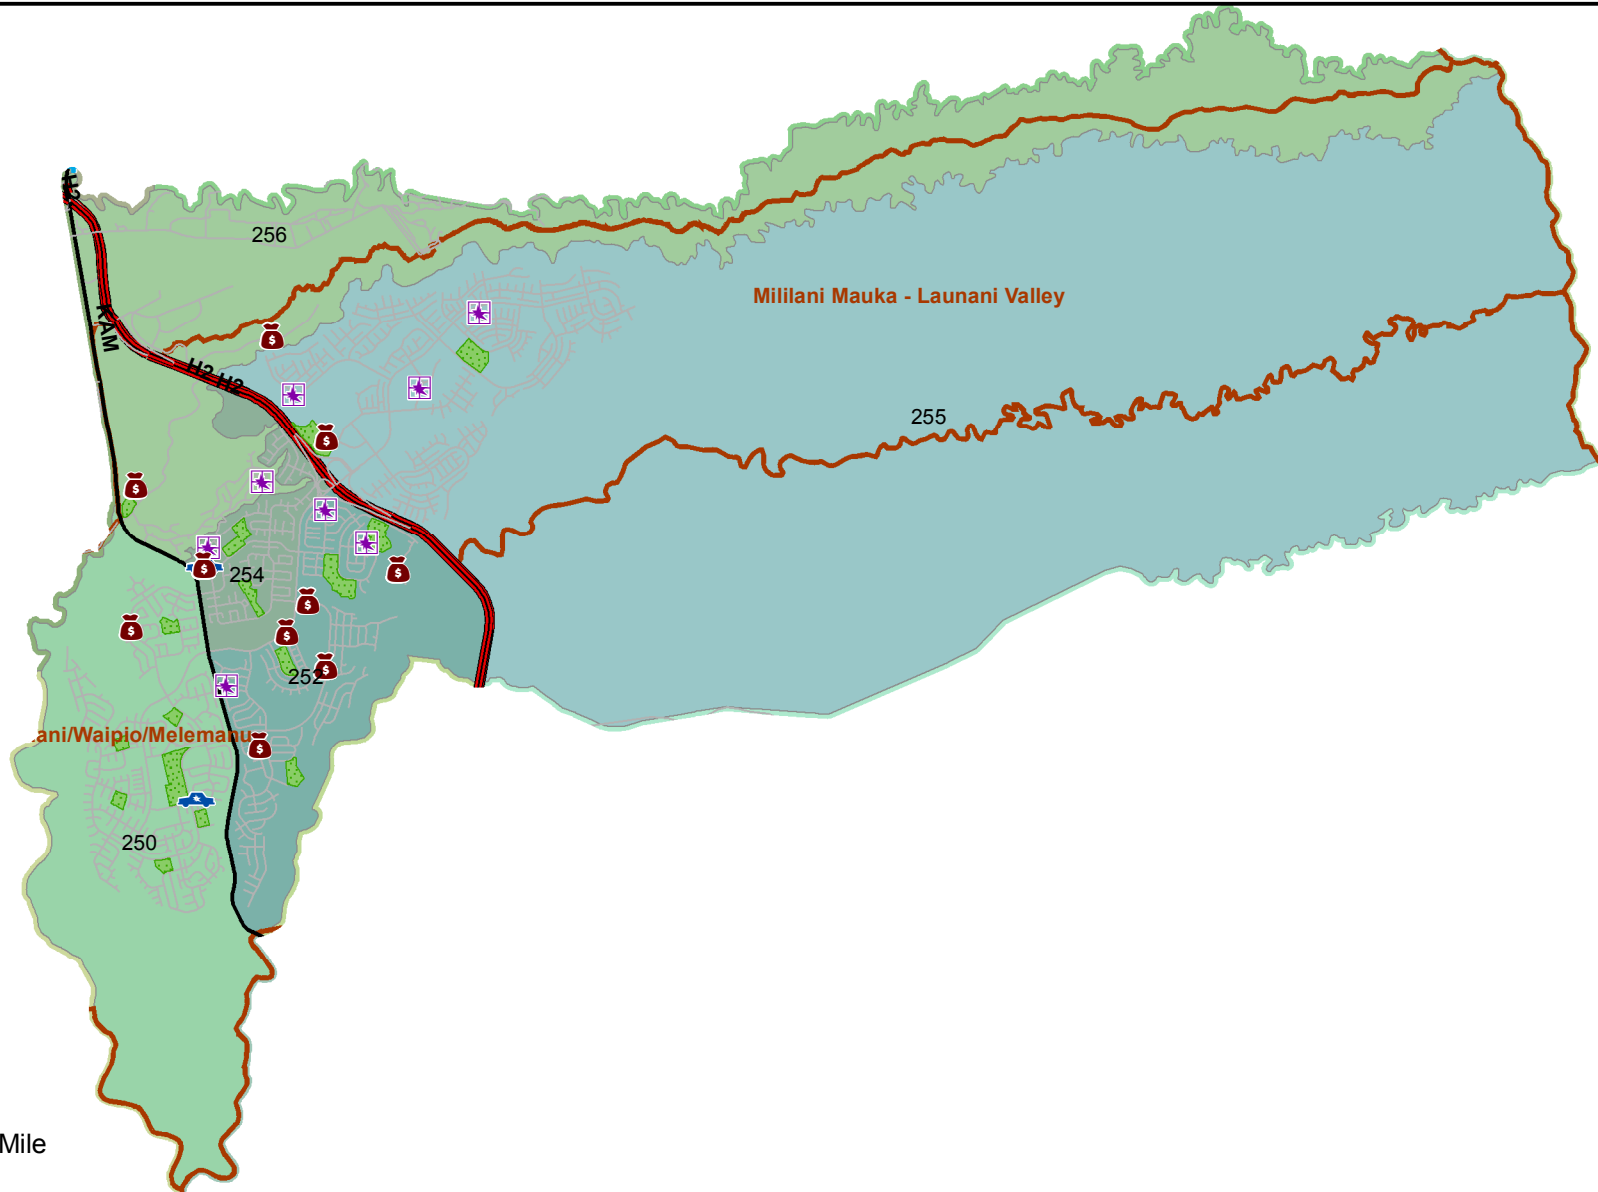

Honolulu Police Department - 1/21/2012 to 2/3/2012

District 2, Sector 1

- | | |
|--|--|
|  Auto Theft Recovery |  Motor Vehicle Theft |
|  Burglary |  Theft |
|  Graffiti |  Unauthorized Entry Motor Vehicle |
| |  Parks |
| www.honoluluupd.org/statistics |  Neighborhood Boards |

Note: This map shows initial calls for service to the Honolulu Police Department regarding Auto Theft Recovery, Motor Vehicle Theft, Unauthorized Entry into a Motor Vehicle, Burglary, Theft, and Graffiti type incidents during the time period listed above. The initial classifications are subject to change.