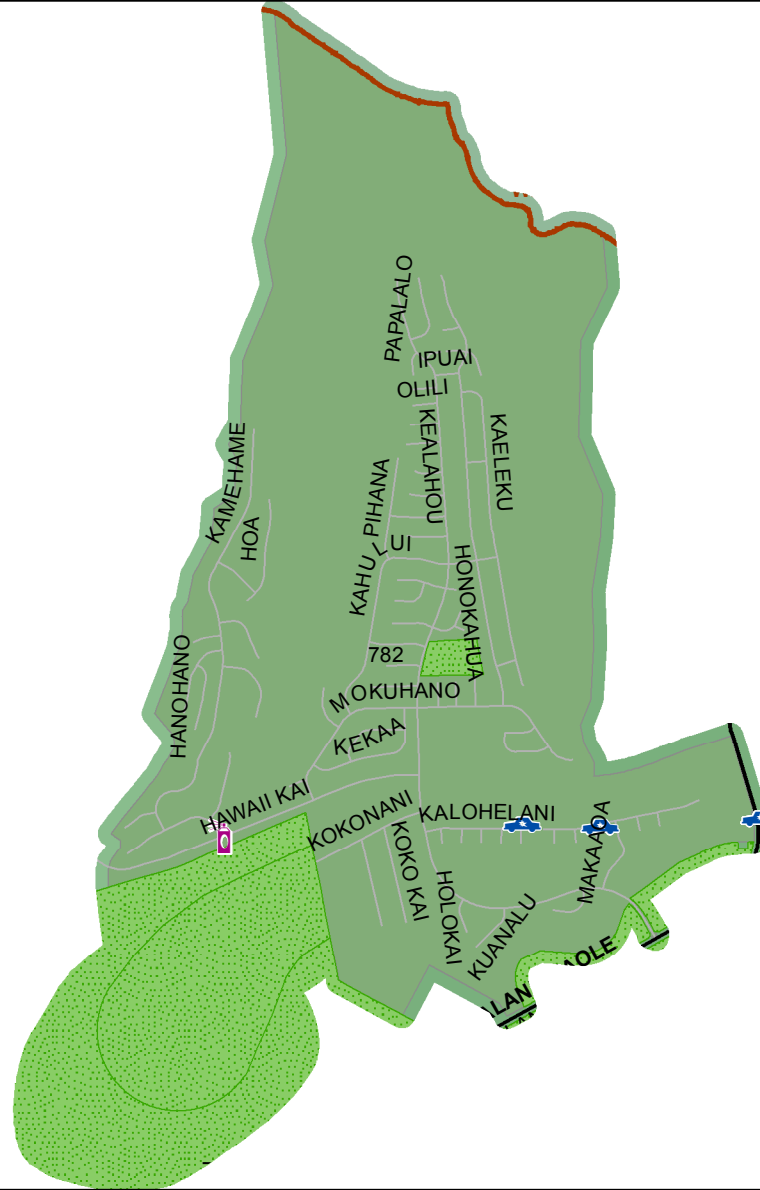

# Honolulu Police Department - 1/21/2012 to 2/3/2012

District 7, Beat 782

- |                     |                                  |
|---------------------|----------------------------------|
| Auto Theft Recovery | Motor Vehicle Theft              |
| Burglary            | Theft                            |
| Graffiti            | Unauthorized Entry Motor Vehicle |
| Parks               | Neighborhood Boards              |
- [www.honolulupd.org/statistics](http://www.honolulupd.org/statistics)

Note: This map shows initial calls for service to the Honolulu Police Department regarding Auto Theft Recovery, Motor Vehicle Theft, Unauthorized Entry into a Motor Vehicle, Burglary, Theft, and Graffiti type incidents during the time period listed above. The initial classifications are subject to change.