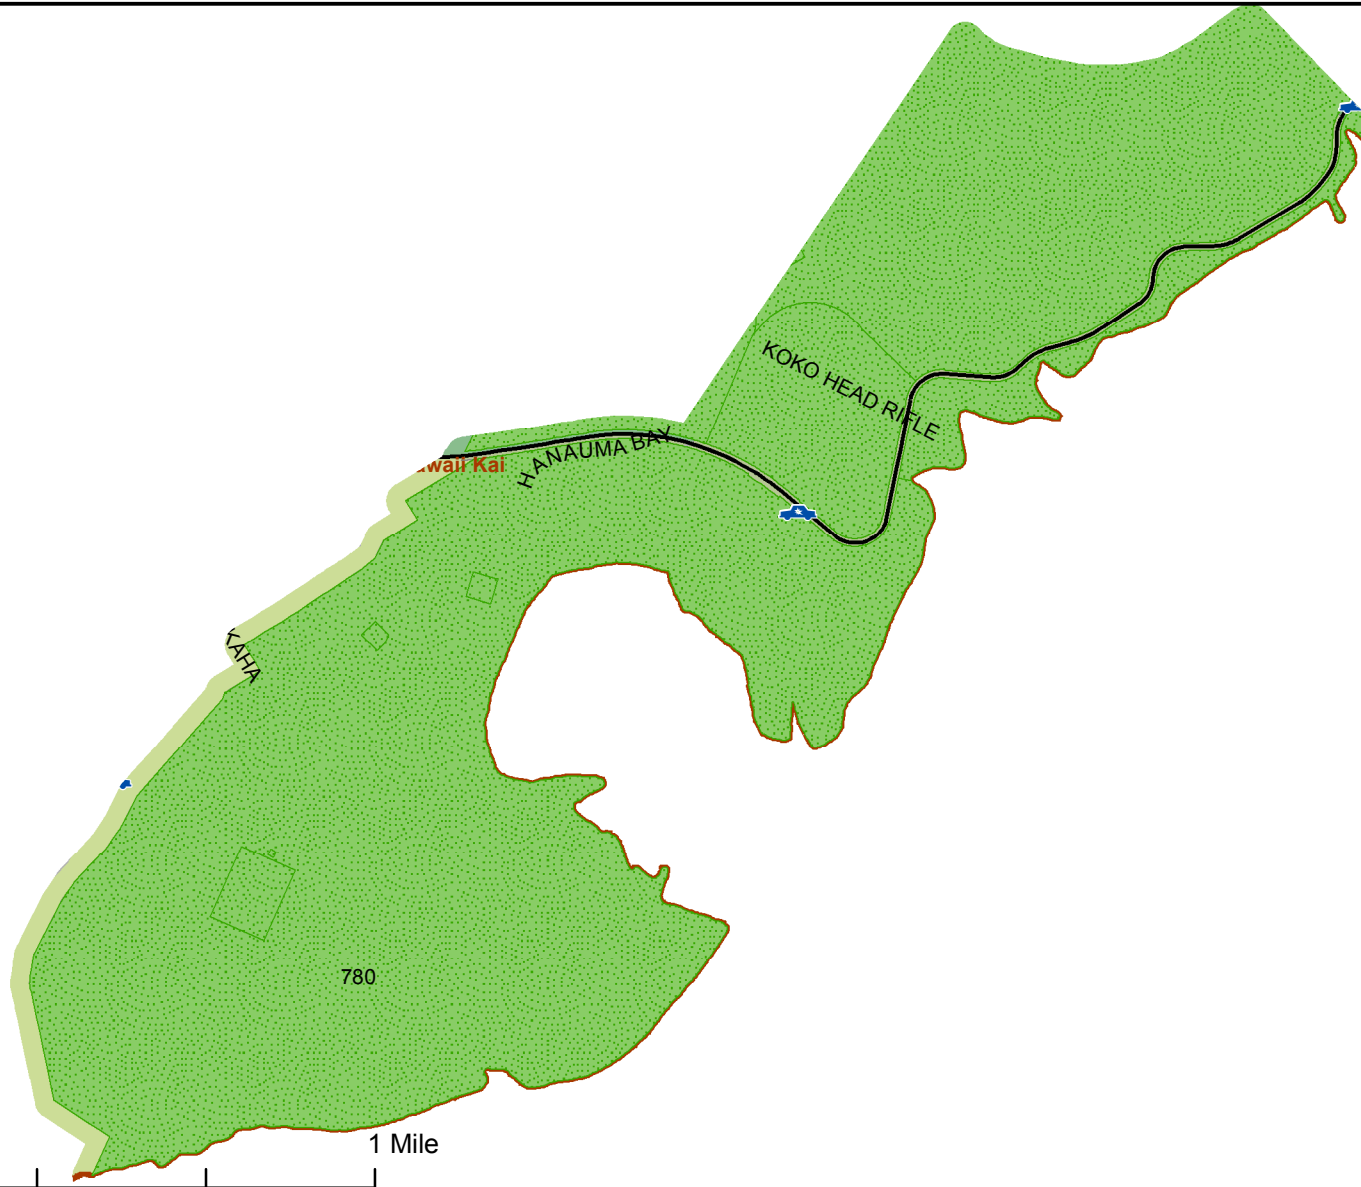

# Honolulu Police Department - 1/21/2012 to 2/3/2012

District 7, Beat 780

- |  |  |
|--|--|
|  Auto Theft Recovery |  Motor Vehicle Theft              |
|  Burglary            |  Theft                            |
|  Graffiti            |  Unauthorized Entry Motor Vehicle |
|  Parks              |  Neighborhood Boards              |
- [www.honolulupd.org/statistics](http://www.honolulupd.org/statistics)

Note: This map shows initial calls for service to the Honolulu Police Department regarding Auto Theft Recovery, Motor Vehicle Theft, Unauthorized Entry into a Motor Vehicle, Burglary, Theft, and Graffiti type incidents during the time period listed above. The initial classifications are subject to change.