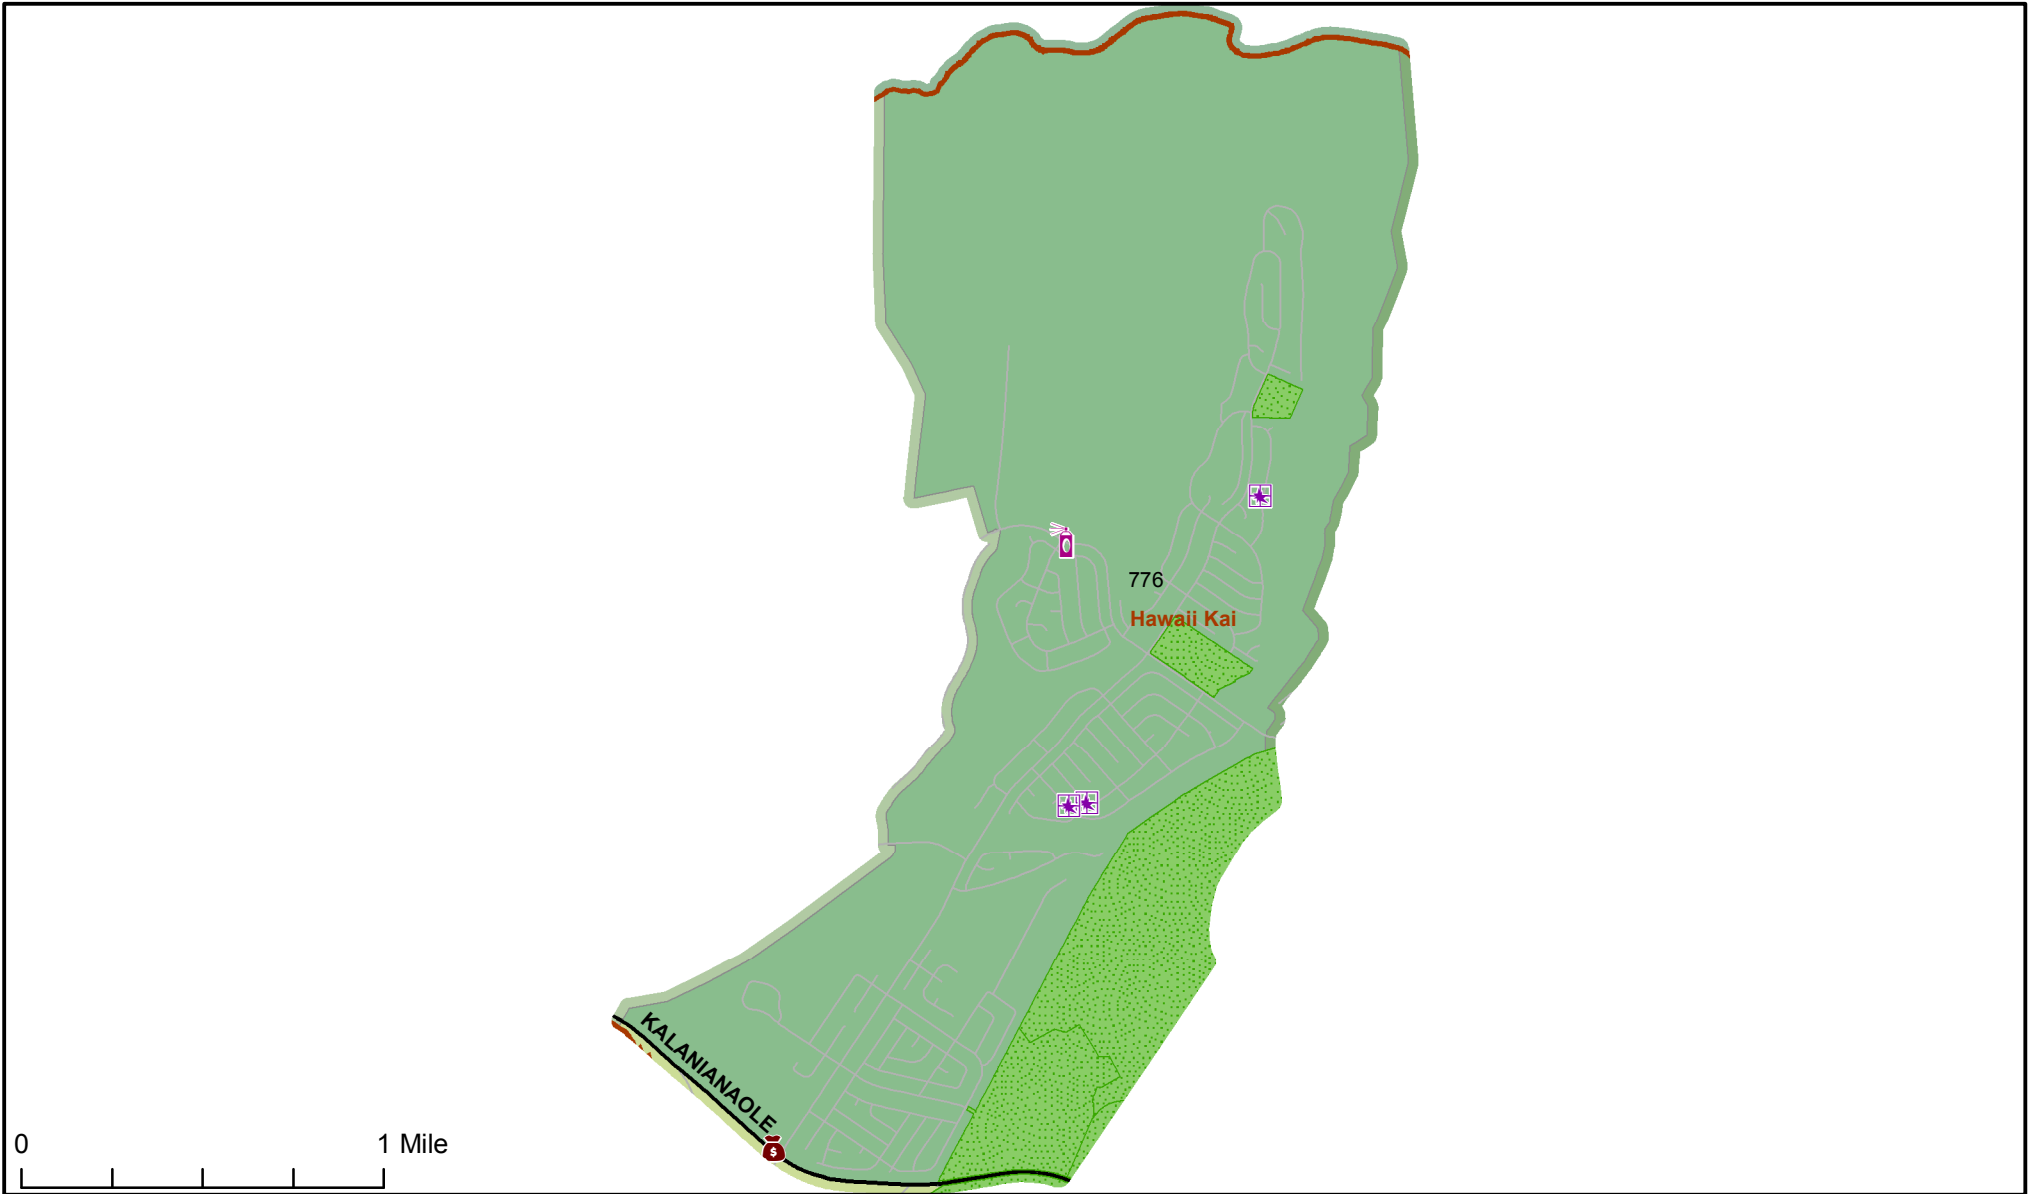

Honolulu Police Department - 1/21/2012 to 2/3/2012

District 7, Beat 776

- | | |
|--|--|
|  Auto Theft Recovery |  Motor Vehicle Theft |
|  Burglary |  Theft |
|  Graffiti |  Unauthorized Entry Motor Vehicle |
|  Parks |  Neighborhood Boards |
- www.honoluluupd.org/statistics

Note: This map shows initial calls for service to the Honolulu Police Department regarding Auto Theft Recovery, Motor Vehicle Theft, Unauthorized Entry into a Motor Vehicle, Burglary, Theft, and Graffiti type incidents during the time period listed above. The initial classifications are subject to change.