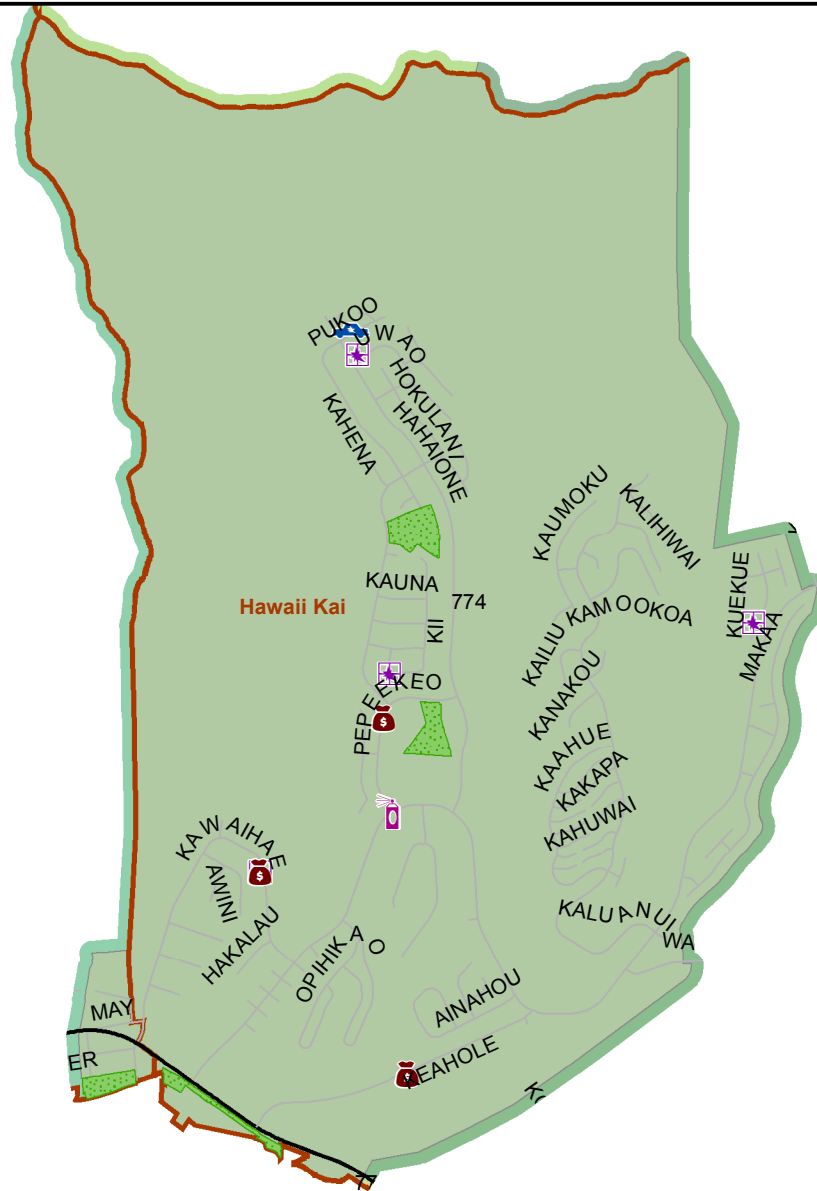

Honolulu Police Department - 1/21/2012 to 2/3/2012

District 7, Beat 774

0 1 Mile

- | | |
|--|--|
|  Auto Theft Recovery |  Motor Vehicle Theft |
|  Burglary |  Theft |
|  Graffiti |  Unauthorized Entry Motor Vehicle |
|  Parks |  Neighborhood Boards |
- www.honoluluupd.org/statistics

Note: This map shows initial calls for service to the Honolulu Police Department regarding Auto Theft Recovery, Motor Vehicle Theft, Unauthorized Entry into a Motor Vehicle, Burglary, Theft, and Graffiti type incidents during the time period listed above. The initial classifications are subject to change.