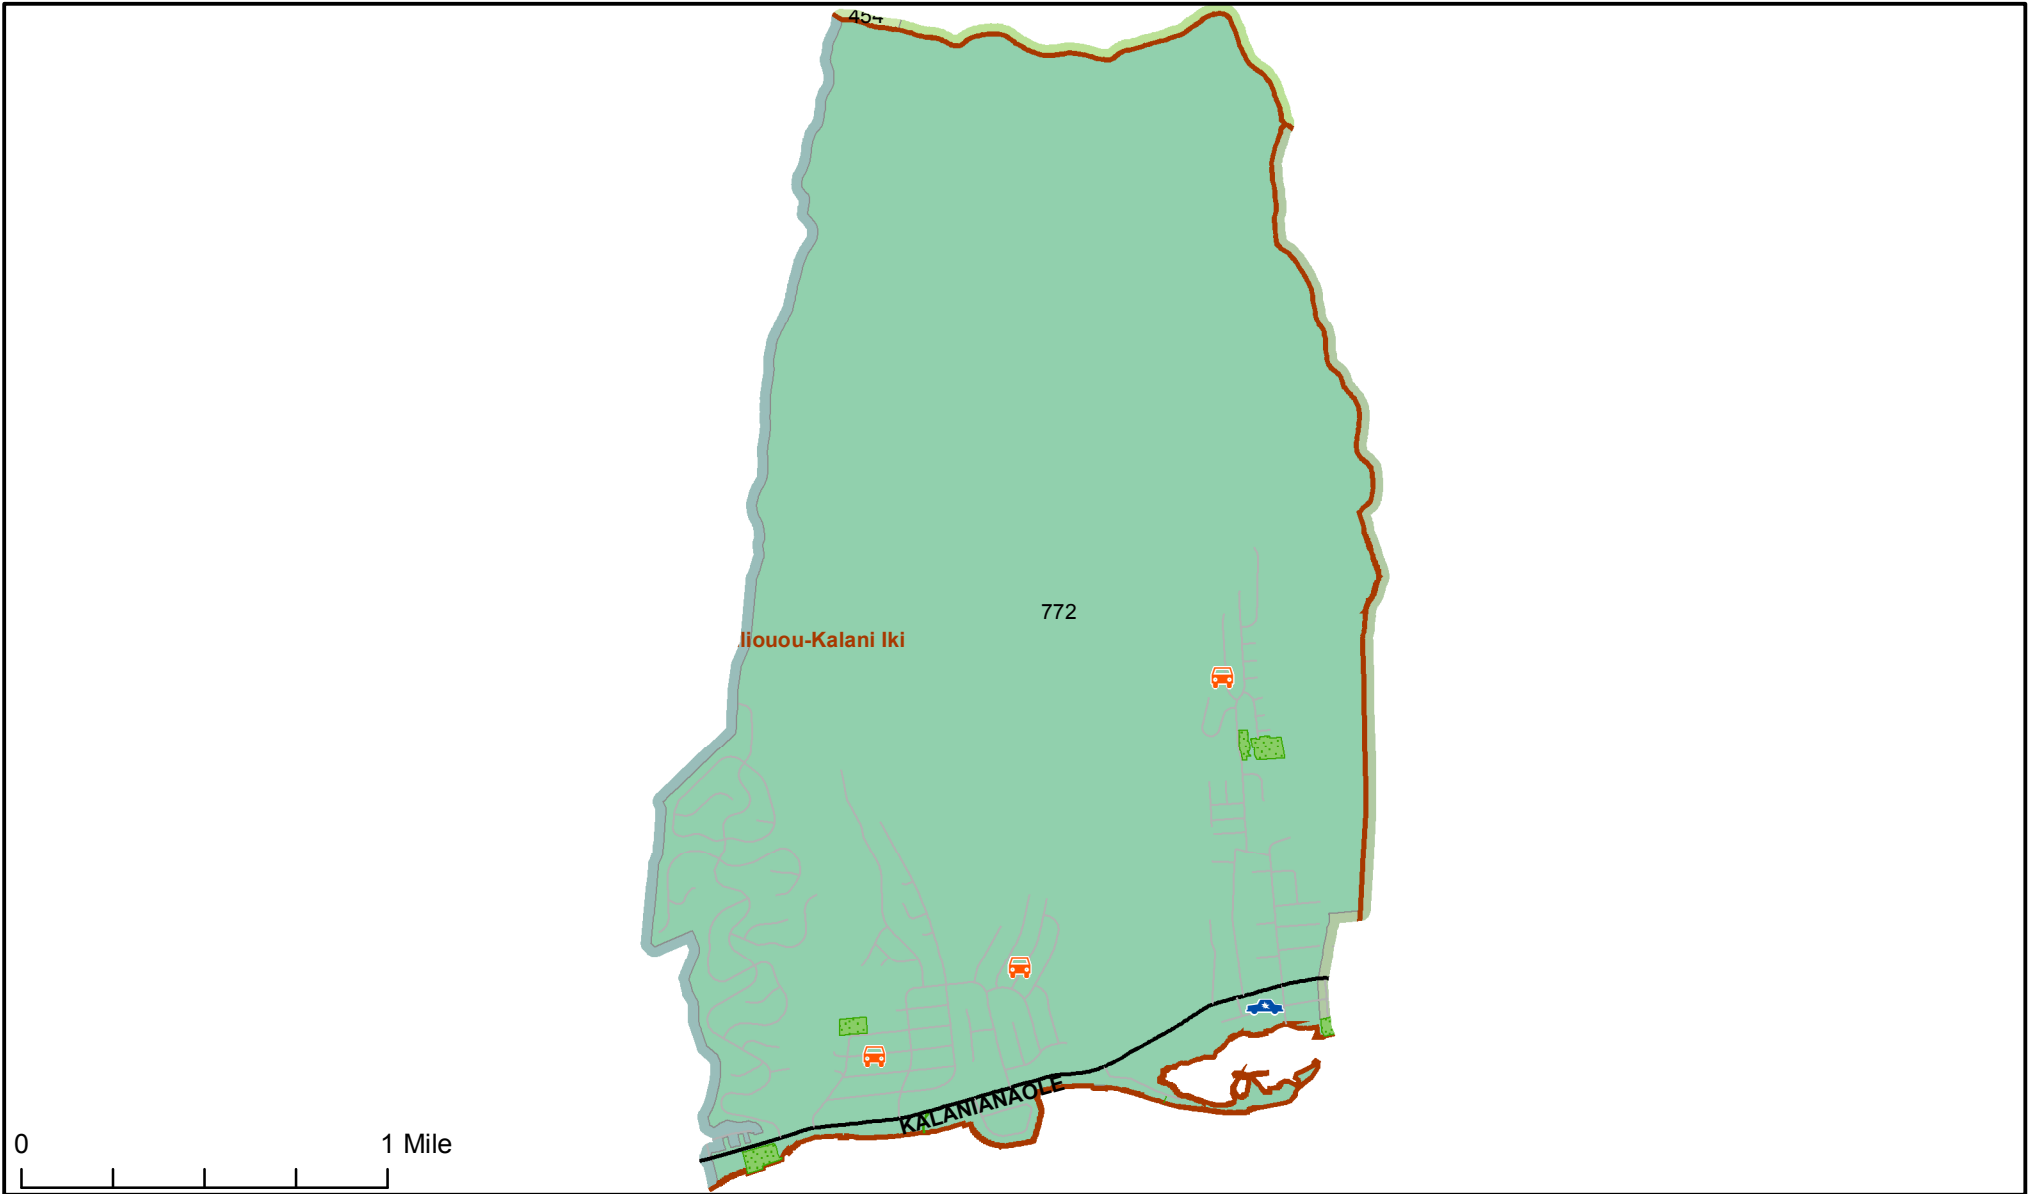

Honolulu Police Department - 1/21/2012 to 2/3/2012

District 7, Beat 772

- | | |
|---|--|
|  Auto Theft Recovery |  Motor Vehicle Theft |
|  Burglary |  Theft |
|  Graffiti |  Unauthorized Entry Motor Vehicle |
|  Parks | |
|  Neighborhood Boards | |
- www.honoluluupd.org/statistics

Note: This map shows initial calls for service to the Honolulu Police Department regarding Auto Theft Recovery, Motor Vehicle Theft, Unauthorized Entry into a Motor Vehicle, Burglary, Theft, and Graffiti type incidents during the time period listed above. The initial classifications are subject to change.